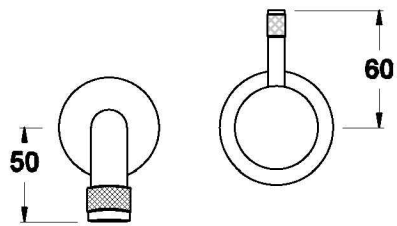

YOKATO WALL MIXER SET WITH KNURLED LEVER

1.9306.14.7.XX

1.9306.24.7.XX - Flow controlled variant

PRODUCT DIMENSIONS:

Front view

Side view:

Top view: