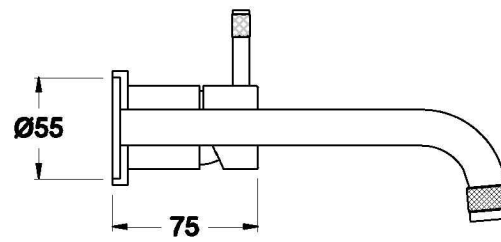

YOKATO WALL MIXER SET WITH KNURLED LEVER

1.9306.14.7.XX

1.9306.24.7.XX - Flow controlled variant

PRODUCT DIMENSIONS:

Front view

Side view:

Top view: