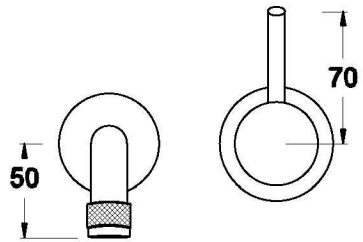

## YOKATO WALL MIXER SET WITH UPSWEPT LEVER

1.9306.14.4.XX

1.9306.24.4.XX - Flow controlled variant

### PRODUCT DIMENSIONS:

Front view

Side view:

Top view: