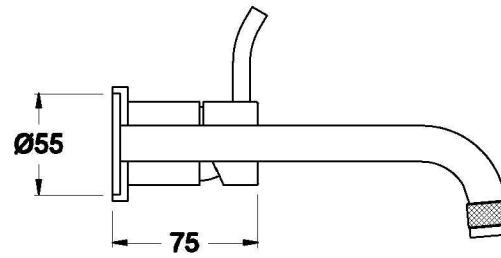

## YOKATO WALL MIXER SET WITH UPSWEPT LEVER

1.9306.14.4.XX

1.9306.24.4.XX - Flow controlled variant

### PRODUCT DIMENSIONS:

Front view

Side view:

Top view: