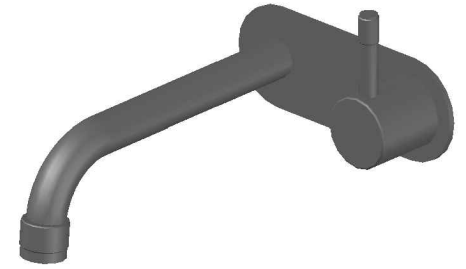

YOKATO WALL SET WITH KNURLED LEVER

1.9305.05.7.XX

1.9305.55.7.XX: Flow controlled variant

PRODUCT DIMENSIONS:

Front view

Side view:

Topview: