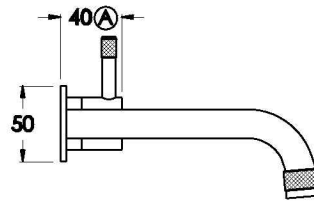

YOKATO WALL SET WITH KNURLED LEVER

1.9305.05.7.XX

1.9305.55.7.XX: Flow controlled variant

PRODUCT DIMENSIONS:

Front view

Side view:

Topview: