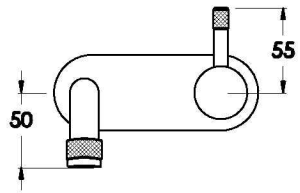

YOKATO WALL SET WITH KNURLED LEVER

1.9305.05.7.XX

1.9305.55.7.XX: Flow controlled variant

PRODUCT DIMENSIONS:

Front view

Side view:

Topview: