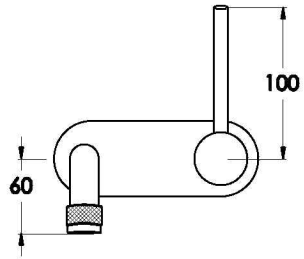

## YOKATO WALL SET WITH UPSWEPT LEVER

1.9305.05.4.XX

1.9305.55.4.XX: Flow controlled variant

### PRODUCT DIMENSIONS:

Front view

Side view:

Topview: