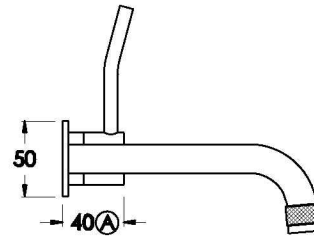

## YOKATO WALL SET WITH UPSWEPT LEVER

1.9305.05.4.XX

1.9305.55.4.XX: Flow controlled variant

### PRODUCT DIMENSIONS:

Front view

Side view:

Topview: