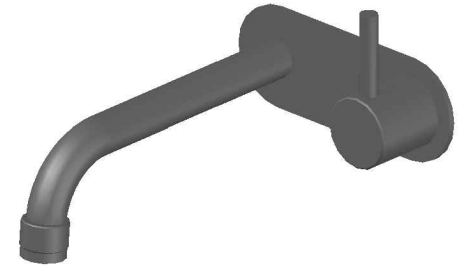

## YOKATO WALL SET WITH METAL LEVER

1.9305.05.3.XX

1.9305.55.3.XX: Flow controlled variant

### PRODUCT DIMENSIONS:

Front view

Side view:

Topview: