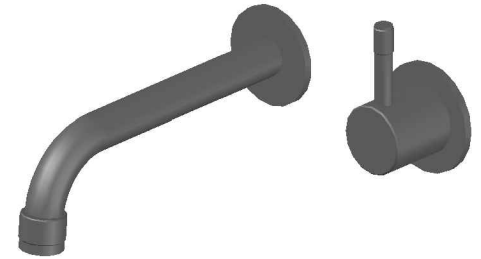

## YOKATO WALL SET WITH KNURLED LEVER

1.9305.04.7.XX

1.9305.54.7.XX: Flow controlled variant

### PRODUCT DIMENSIONS:

Front view

Side view:

Topview: