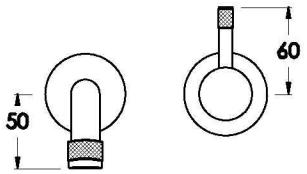

## YOKATO WALL SET WITH KNURLED LEVER

1.9305.04.7.XX

1.9305.54.7.XX: Flow controlled variant

### PRODUCT DIMENSIONS:

Front view

Side view:

Topview: