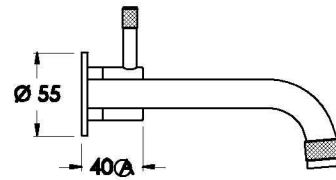

## YOKATO WALL SET WITH KNURLED LEVER

1.9305.04.7.XX

1.9305.54.7.XX: Flow controlled variant

### PRODUCT DIMENSIONS:

Front view

Side view:

Topview: