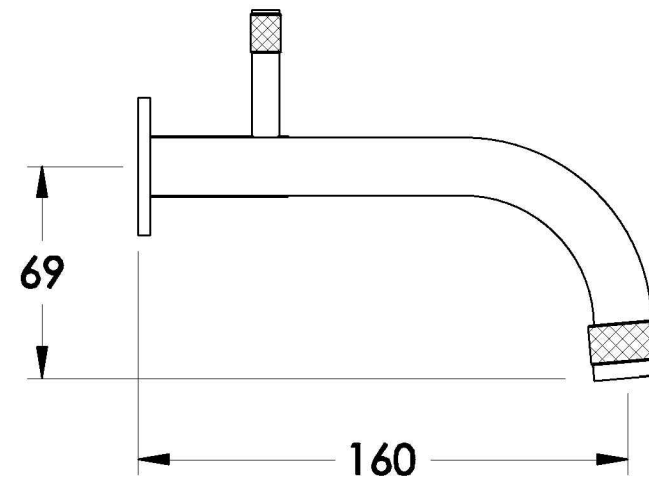

YOKATO WALL SET WITH KNURLED LEVERS

1.9305.02.7.XX

1.9305.52.7.XX: Flow controlled variant

PRODUCT DIMENSIONS:

Front view

Side view:

Topview: