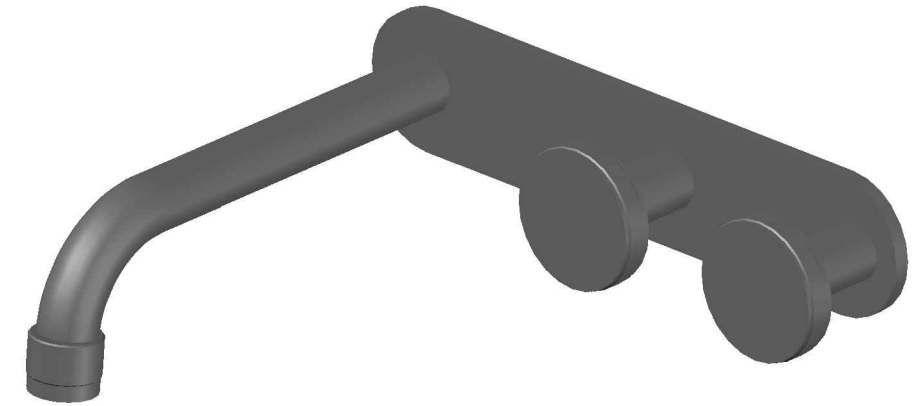

YOKATO WALL SET WITH DISC HANDLES

1.9305.02.6.XX

1.9305.52.6.XX: Flow controlled variant

PRODUCT DIMENSIONS:

Front view

Side view:

Topview: