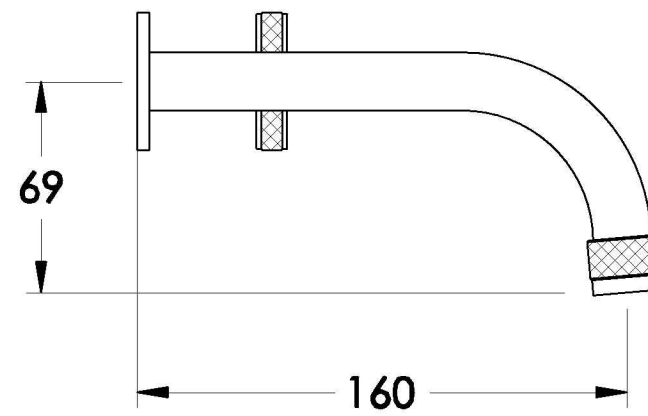

YOKATO WALL SET WITH DISC HANDLES

1.9305.02.6.XX

1.9305.52.6.XX: Flow controlled variant

PRODUCT DIMENSIONS:

Front view

Side view:

Topview: