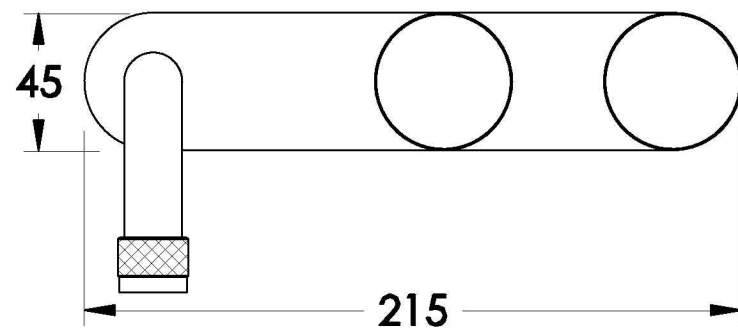

YOKATO WALL SET WITH DISC HANDLES

1.9305.02.6.XX

1.9305.52.6.XX: Flow controlled variant

PRODUCT DIMENSIONS:

Front view

Side view:

Topview: