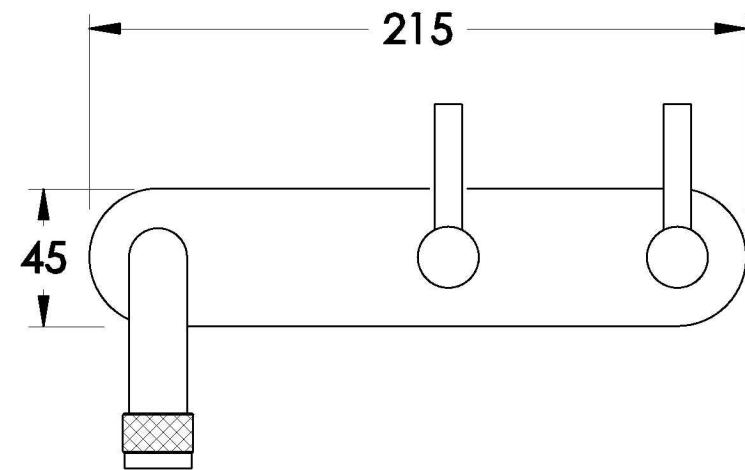

## YOKATO WALL SET WITH METAL LEVERS

1.9305.02.3.XX

1.9305.52.3.XX: Flow controlled variant

### PRODUCT DIMENSIONS:

Front view

Side view:

Topview: