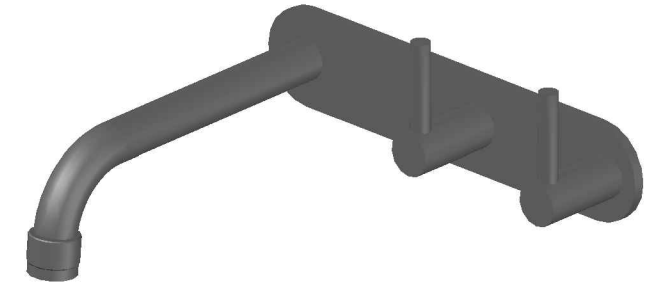

## YOKATO WALL SET WITH METAL LEVERS

1.9305.02.3.XX

1.9305.52.3.XX: Flow controlled variant

### PRODUCT DIMENSIONS:

Front view

Side view:

Topview: