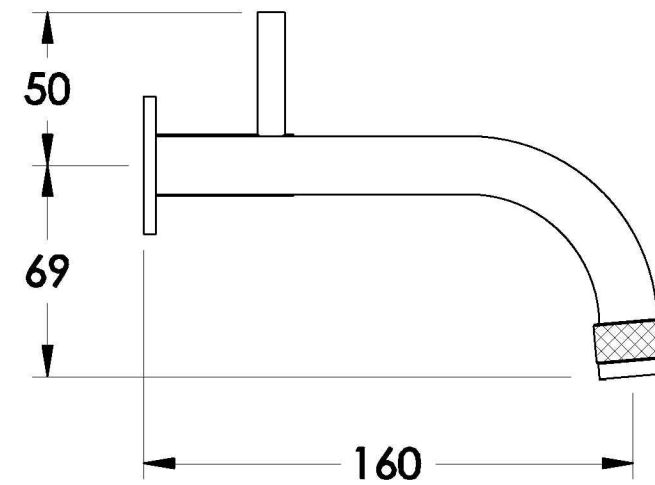

## YOKATO WALL SET WITH METAL LEVERS

1.9305.02.3.XX

1.9305.52.3.XX: Flow controlled variant

### PRODUCT DIMENSIONS:

Front view

Side view:

Topview: