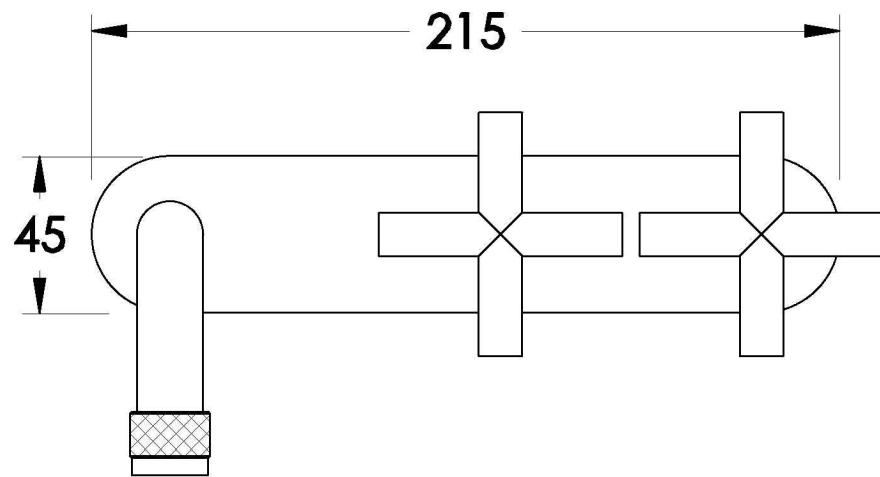

## YOKATO WALL SET WITH CROSS HANDLES

1.9305.02.2.XX

1.9305.52.2.XX: Flow controlled variant

### PRODUCT DIMENSIONS:

Front view

Side view:

Top view: