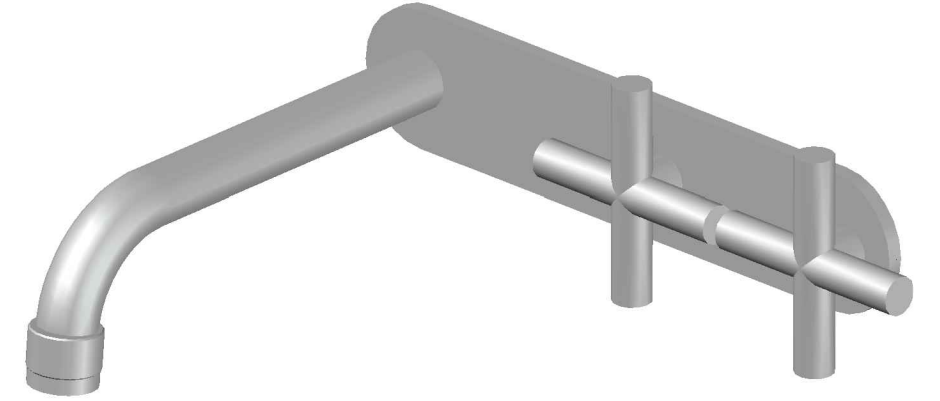

## YOKATO WALL SET WITH CROSS HANDLES

1.9305.02.2.XX

1.9305.52.2.XX: Flow controlled variant

### PRODUCT DIMENSIONS:

Front view

Side view:

Top view: