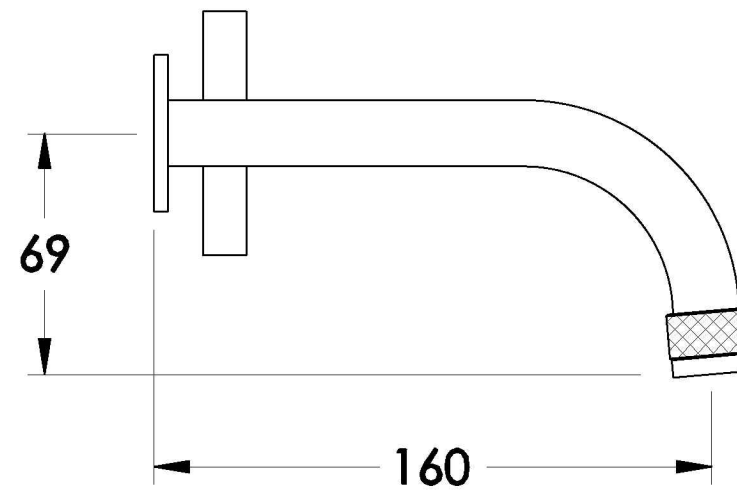

## YOKATO WALL SET WITH CROSS HANDLES

1.9305.02.2.XX

1.9305.52.2.XX: Flow controlled variant

### PRODUCT DIMENSIONS:

Front view

Side view:

Top view: