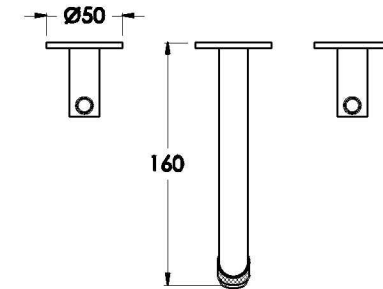

YOKATO WALL SET WITH KNURLED LEVERS

1.9305.00.7.XX

1.9305.50.7.XX: Flow controlled variant

PRODUCT DIMENSIONS:

Front view

Side view:

Topview:

A Fixed centres outlets must have 200mm centres

XX suffix indicates finish – SEE WEBSITE FOR COLOUR CODE
Specifications and design subject to change without notice
All dimensions are approximate
A = approximate distance
Copyright ©Brodware 2021