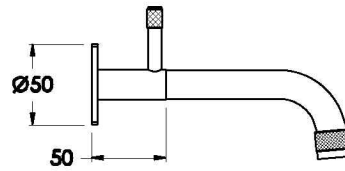

YOKATO WALL SET WITH KNURLED LEVERS

1.9305.00.7.XX

1.9305.50.7.XX: Flow controlled variant

PRODUCT DIMENSIONS:

Front view

Side view:

Topview:

A Fixed centres outlets must have 200mm centres

XX suffix indicates finish – SEE WEBSITE FOR COLOUR CODE
Specifications and design subject to change without notice
All dimensions are approximate
A = approximate distance
Copyright ©Brodware 2021