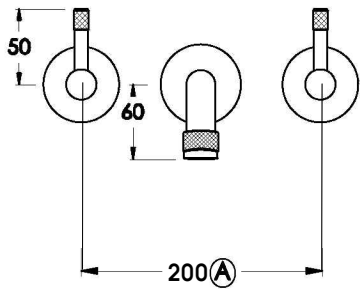

YOKATO WALL SET WITH KNURLED LEVERS

1.9305.00.7.XX

1.9305.50.7.XX: Flow controlled variant

PRODUCT DIMENSIONS:

Front view

Side view:

Topview:

A Fixed centres outlets must have 200mm centres

XX suffix indicates finish – SEE WEBSITE FOR COLOUR CODE
Specifications and design subject to change without notice
All dimensions are approximate
A = approximate distance
Copyright ©Brodware 2021