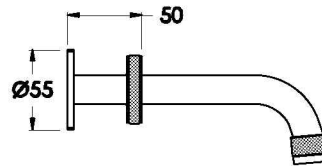

Brodware

YOKATO WALL SET WITH DISC HANDLES

1.9305.00.6.XX

1.9305.50.6.XX: Flow controlled variant

PRODUCT DIMENSIONS:

Front view

Side view:

Topview:

A Fixed centres outlets must have 200mm centres

XX suffix indicates finish – SEE WEBSITE FOR COLOUR CODE
Specifications and design subject to change without notice
All dimensions are approximate
A = approximate distance
Copyright ©Brodware 2021