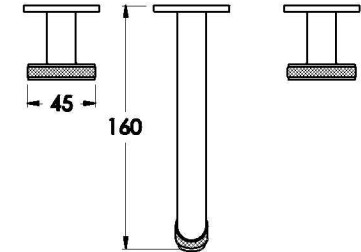

Brodware

YOKATO WALL SET WITH DISC HANDLES

1.9305.00.6.XX

1.9305.50.6.XX: Flow controlled variant

PRODUCT DIMENSIONS:

Front view

Side view:

Topview:

A Fixed centres outlets must have 200mm centres

XX suffix indicates finish – SEE WEBSITE FOR COLOUR CODE
Specifications and design subject to change without notice
All dimensions are approximate
A = approximate distance
Copyright ©Brodware 2021