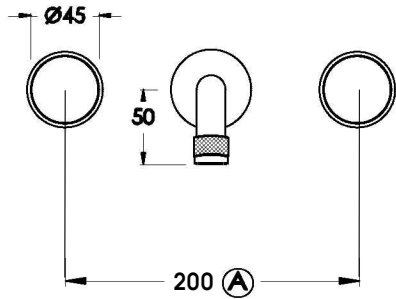

Brodware

YOKATO WALL SET WITH DISC HANDLES

1.9305.00.6.XX

1.9305.50.6.XX: Flow controlled variant

PRODUCT DIMENSIONS:

Front view

Side view:

Topview:

A Fixed centres outlets must have 200mm centres

XX suffix indicates finish – SEE WEBSITE FOR COLOUR CODE
Specifications and design subject to change without notice
All dimensions are approximate
A = approximate distance
Copyright ©Brodware 2021