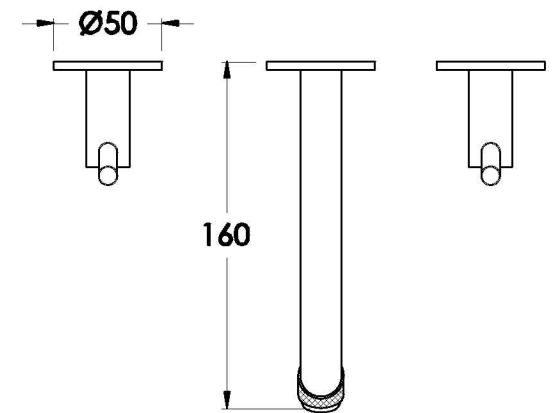

YOKATO WALL SET WITH UPSWEPT LEVERS

1.9305.00.4.XX

1.9305.50.4.XX: Flow controlled variant

PRODUCT DIMENSIONS:

Front view

Side view:

Top view:

A Fixed centres outlets must have 200mm centres

XX suffix indicates finish – SEE WEBSITE FOR COLOUR CODE
Specifications and design subject to change without notice
All dimensions are approximate
A = approximate distance
Copyright ©Brodware 2021