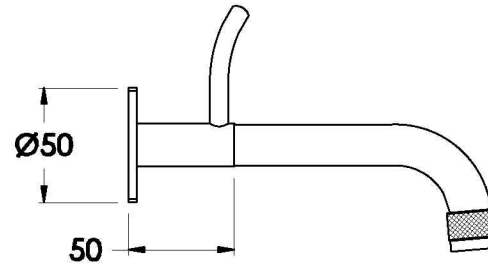

YOKATO WALL SET WITH UPSWEPT LEVERS

1.9305.00.4.XX

1.9305.50.4.XX: Flow controlled variant

PRODUCT DIMENSIONS:

Front view

Side view:

Top view:

A Fixed centres outlets must have 200mm centres

XX suffix indicates finish – SEE WEBSITE FOR COLOUR CODE
Specifications and design subject to change without notice
All dimensions are approximate
A = approximate distance
Copyright ©Brodware 2021