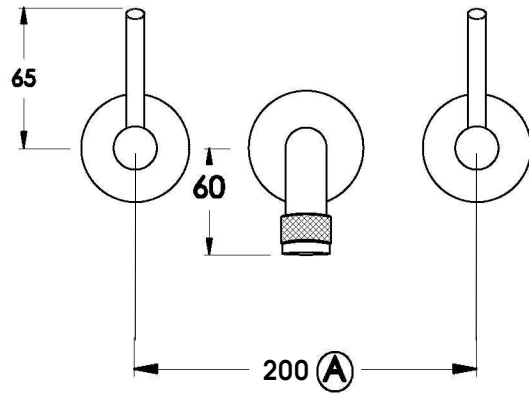

YOKATO WALL SET WITH UPSWEPT LEVERS

1.9305.00.4.XX

1.9305.50.4.XX: Flow controlled variant

PRODUCT DIMENSIONS:

Front view

Side view:

Top view:

A Fixed centres outlets must have 200mm centres

XX suffix indicates finish – SEE WEBSITE FOR COLOUR CODE
Specifications and design subject to change without notice
All dimensions are approximate
A = approximate distance
Copyright ©Brodware 2021