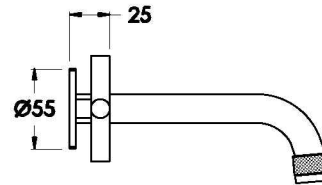

## YOKATO WALL SET WITH CROSS HANDLES

1.9305.00.2.XX

1.9305.50.2.XX: Flow controlled variant

### PRODUCT DIMENSIONS:

Front view

Side view:

Topview:

**A** Fixed centres outlets must have 200mm centres

XX suffix indicates finish – SEE WEBSITE FOR COLOUR CODE  
Specifications and design subject to change without notice  
All dimensions are approximate  
A = approximate distance  
Copyright ©Brodware 2021