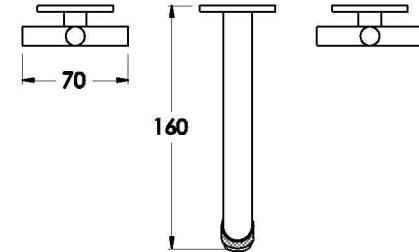

## YOKATO WALL SET WITH CROSS HANDLES

1.9305.00.2.XX

1.9305.50.2.XX: Flow controlled variant

### PRODUCT DIMENSIONS:

Front view

Side view:

Topview:

**A** Fixed centres outlets must have 200mm centres

XX suffix indicates finish – SEE WEBSITE FOR COLOUR CODE  
Specifications and design subject to change without notice  
All dimensions are approximate  
A = approximate distance  
Copyright ©Brodware 2021