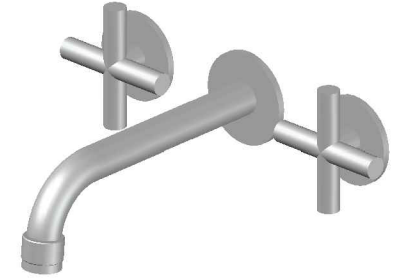

## YOKATO WALL SET WITH CROSS HANDLES

1.9305.00.2.XX

1.9305.50.2.XX: Flow controlled variant

### PRODUCT DIMENSIONS:

Front view

Side view:

Topview:

**A** Fixed centres outlets must have 200mm centres

XX suffix indicates finish – SEE WEBSITE FOR COLOUR CODE  
Specifications and design subject to change without notice  
All dimensions are approximate  
A = approximate distance  
Copyright ©Brodware 2021