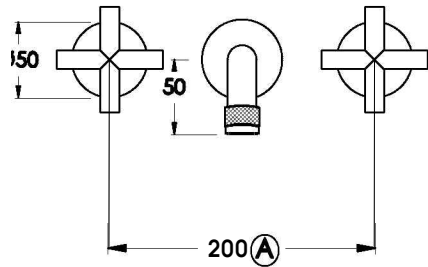

## YOKATO WALL SET WITH CROSS HANDLES

1.9305.00.2.XX

1.9305.50.2.XX: Flow controlled variant

### PRODUCT DIMENSIONS:

Front view

Side view:

Topview:

**A** Fixed centres outlets must have 200mm centres

XX suffix indicates finish – SEE WEBSITE FOR COLOUR CODE  
Specifications and design subject to change without notice  
All dimensions are approximate  
A = approximate distance  
Copyright ©Brodware 2021