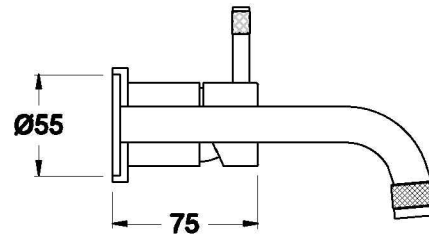

## YOKATO WALL MIXER SET WITH KNURLED LEVER

1.9305.14.7.XX

1.9305.24.7.XX - Flow controlled variant

### PRODUCT DIMENSIONS:

Front view

Side view:

Top view: