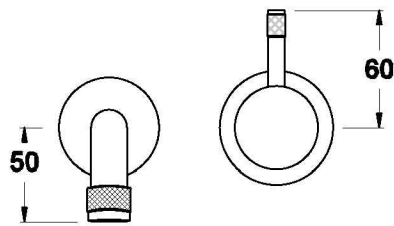

## YOKATO WALL MIXER SET WITH KNURLED LEVER

1.9305.14.7.XX

1.9305.24.7.XX - Flow controlled variant

### PRODUCT DIMENSIONS:

Front view

Side view:

Top view: