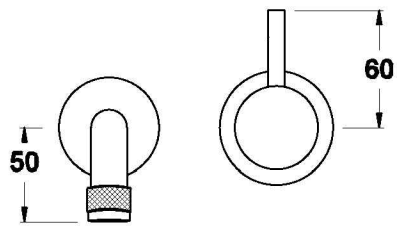

YOKATO WALL MIXER SET WITH METAL LEVER

1.9305.14.3.XX

1.9305.24.3.XX - Flow controlled variant

PRODUCT DIMENSIONS:

Front view

Side view:

Top view: