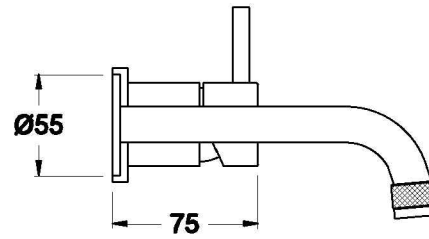

YOKATO WALL MIXER SET WITH METAL LEVER

1.9305.14.3.XX

1.9305.24.3.XX - Flow controlled variant

PRODUCT DIMENSIONS:

Front view

Side view:

Top view: