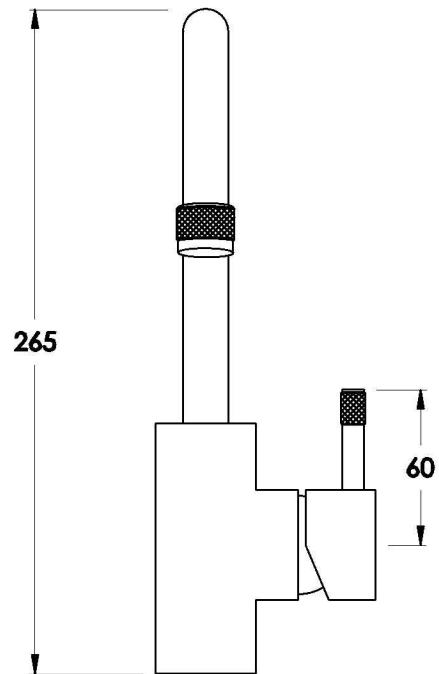

## YOKATO BASIN MIXER WITH KNURLED LEVER

1.9303.00.7.XX

### PRODUCT DIMENSIONS:

Front view

Side view:

Topview: