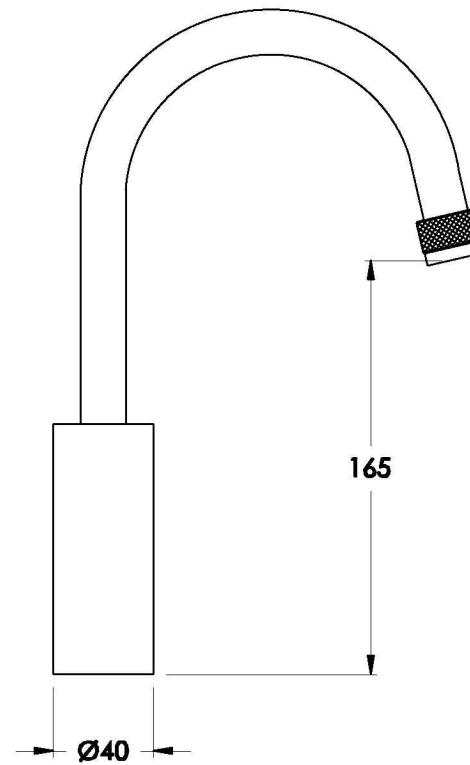

## YOKATO BASIN MIXER WITH KNURLED LEVER

1.9303.00.7.XX

### PRODUCT DIMENSIONS:

Front view

Side view:

Topview: