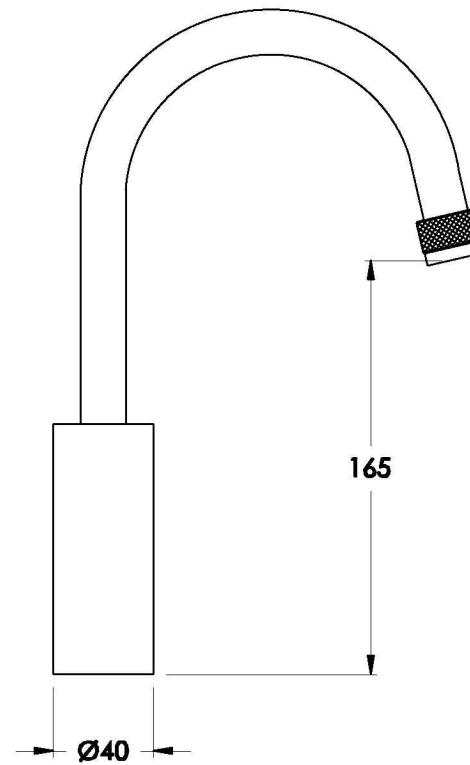

YOKATO BASIN MIXER WITH METAL LEVER

1.9303.00.3.XX

PRODUCT DIMENSIONS:

Front view

Side view:

Topview: