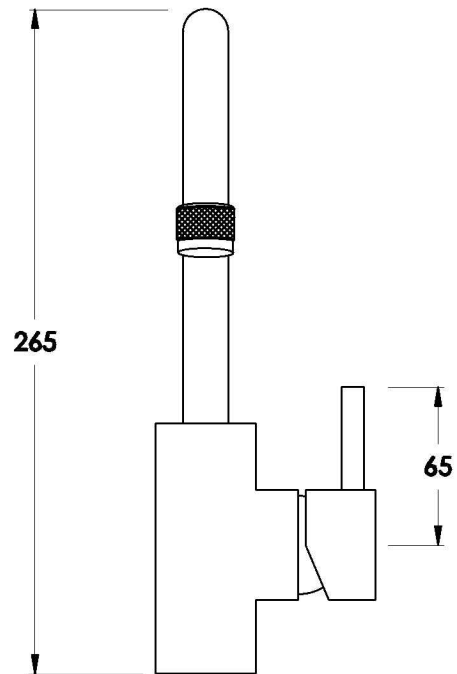

YOKATO BASIN MIXER WITH METAL LEVER

1.9303.00.3.XX

PRODUCT DIMENSIONS:

Front view

Side view:

Topview: