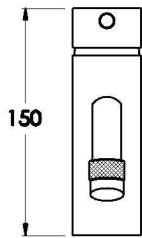

## YOKATO BASIN MIXER WITH KNURLED LEVER

1.9302.02.7.XX

### PRODUCT DIMENSIONS:

Front view

Side view:

Top view: