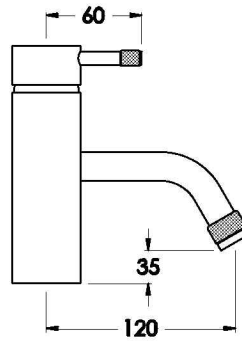

## YOKATO BASIN MIXER WITH KNURLED LEVER

1.9302.02.7.XX

### PRODUCT DIMENSIONS:

Front view

Side view:

Top view: