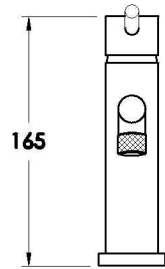

## YOKATO BASIN MIXER WITH UPSWEPT LEVER

1.9302.00.4.XX

### PRODUCT DIMENSIONS:

Front view

Side view:

Top view: