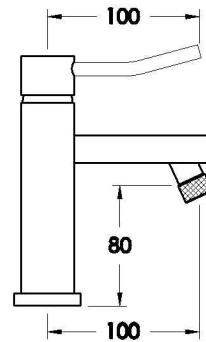

## YOKATO BASIN MIXER WITH UPSWEPT LEVER

1.9302.00.4.XX

### PRODUCT DIMENSIONS:

Front view

Side view:

Top view: