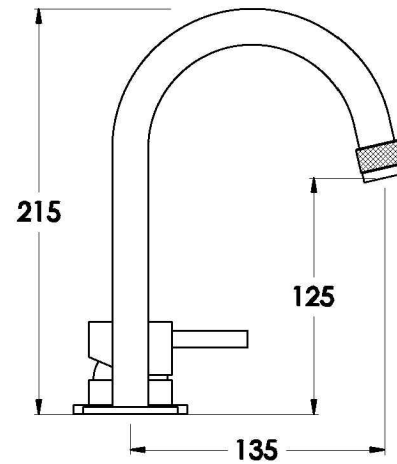

YOKATO BASIN MIXER SET WITH METAL LEVER

1.9300.06.3.XX

PRODUCT DIMENSIONS:

Front view

Side view:

Topview: