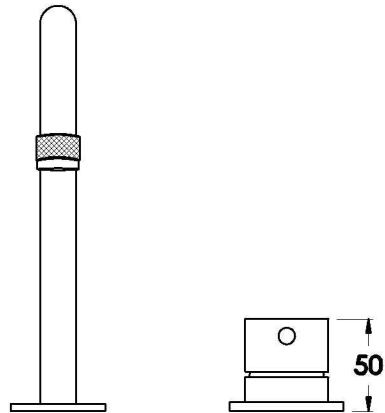

YOKATO BASIN MIXER SET WITH METAL LEVER

1.9300.06.3.XX

PRODUCT DIMENSIONS:

Front view

Side view:

Topview: