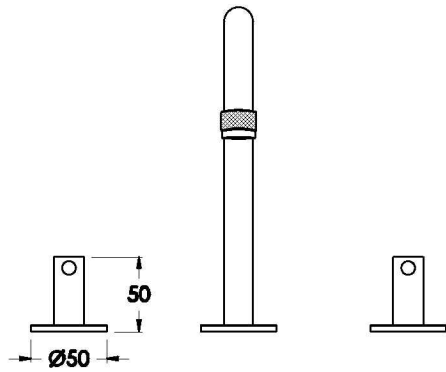

Brodware

YOKATO BASIN SET WITH METAL LEVERS

1.9300.00.3.XX

PRODUCT DIMENSIONS:

Front view

Side view:

Top view: