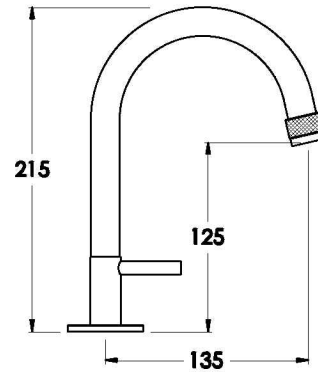

Brodware

YOKATO BASIN SET WITH METAL LEVERS

1.9300.00.3.XX

PRODUCT DIMENSIONS:

Front view

Side view:

Top view: