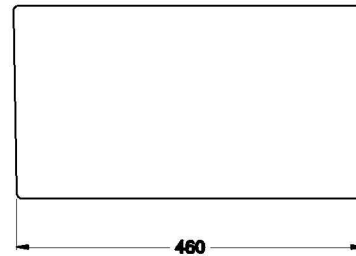

## WINSLOW BUTLER SINK MEDIUM

1.8194.01.0.90

### PRODUCT DIMENSIONS:

Front view

Side view:

Top view: