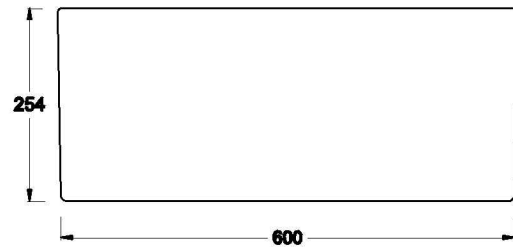

## WINSLOW BUTLER SINK SMALL

1.8194.00.0.90

### PRODUCT DIMENSIONS:

Front view

Side view:

Top view: