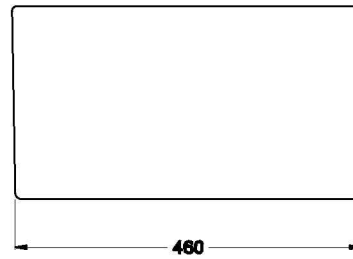

## WINSLOW BUTLER SINK SMALL

1.8194.00.0.90

### PRODUCT DIMENSIONS:

Front view

Side view:

Top view: