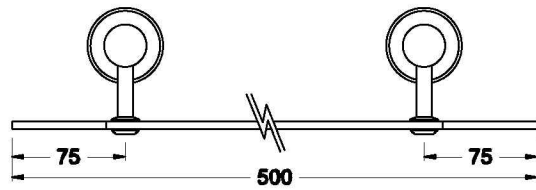

WINSLOW GLASS SHELF

1.8159.00.0.XX

PRODUCT DIMENSIONS:

Front view

Side view:

Top view: