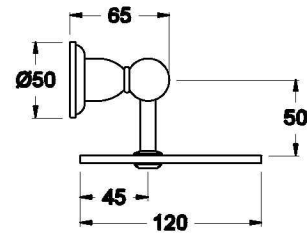

WINSLOW GLASS SHELF

1.8159.00.0.XX

PRODUCT DIMENSIONS:

Front view

Side view:

Top view: