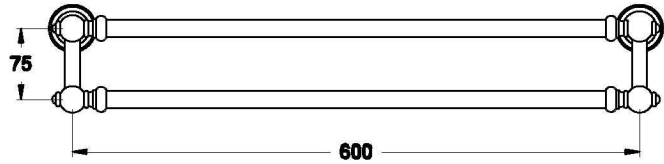

Brodware

WINSLOW DOUBLE TOWEL RAIL 600MM

1.8157.60.0.XX

PRODUCT DIMENSIONS:

Front view

Side view:

Top view: