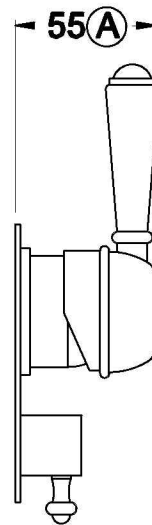

## WINSLOW MIXER DIVERTER WITH METAL LEVER

1.8148.05.3.XX

### PRODUCT DIMENSIONS:

Front view

Side view:

Top view: