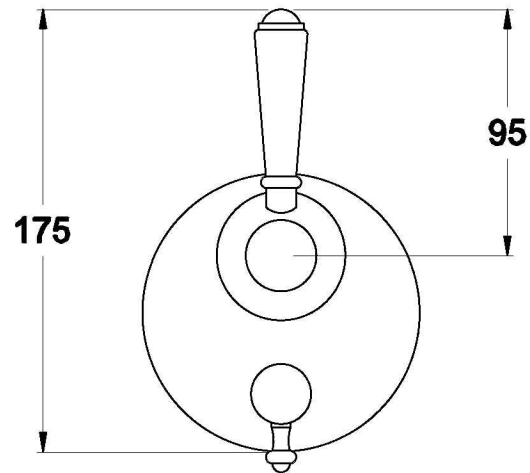

## WINSLOW MIXER DIVERTER WITH METAL LEVER

1.8148.05.3.XX

### PRODUCT DIMENSIONS:

Front view

Side view:

Top view: