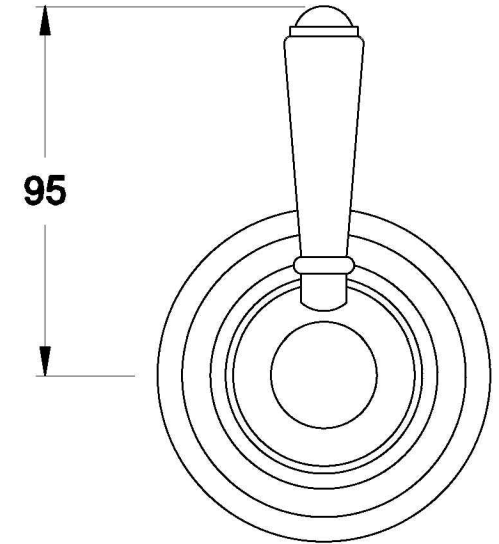

WINSLOW HOB MOUNTED MIXER WITH METAL LEVER

1.8148.02.3.XX

PRODUCT DIMENSIONS:

Front view

Side view:

Top view:

41-44mm Ø cutout required in hob