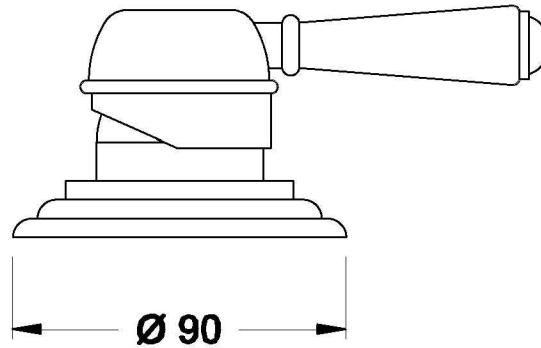

WINSLOW HOB MOUNTED MIXER WITH METAL LEVER

1.8148.02.3.XX

PRODUCT DIMENSIONS:

Front view

Side view:

Top view:

41-44mm Ø cutout required in hob