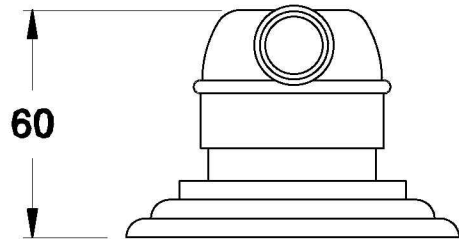

WINSLOW HOB MOUNTED MIXER WITH METAL LEVER

1.8148.02.3.XX

PRODUCT DIMENSIONS:

Front view

Side view:

Top view:

41-44mm Ø cutout required in hob