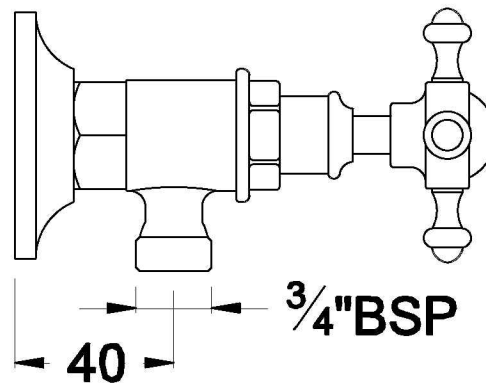

## WINSLOW CISTERN TAP WITH CROSS HANDLE - CERAMIC DISC

1.8145.00.2.XX

### PRODUCT DIMENSIONS:

Front view

Side view:

Top view: