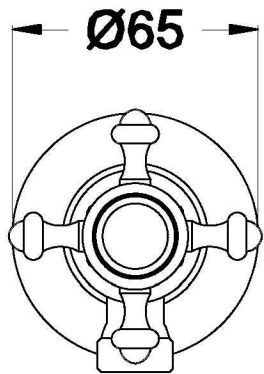

## WINSLOW CISTERN TAP WITH CROSS HANDLE - CERAMIC DISC

1.8145.00.2.XX

### PRODUCT DIMENSIONS:

Front view

Side view:

Top view: