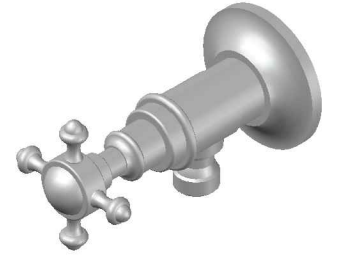

## WINSLOW CISTERN TAP WITH CROSS HANDLE - CERAMIC DISC

1.8145.00.2.XX

### PRODUCT DIMENSIONS:

Front view

Side view:

Top view: