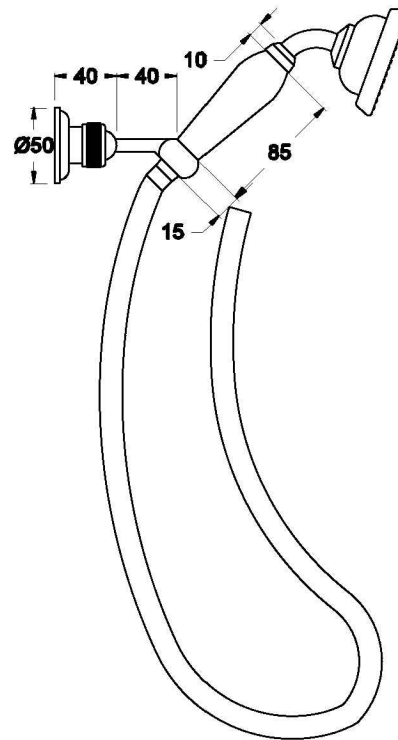

WINSLOW HANDSHOWER WITH WHITE PORCELAIN HANDSHOWER INSERT

1.8142.00.0.XX

PRODUCT DIMENSIONS:

Front view

Side view:

Top view: