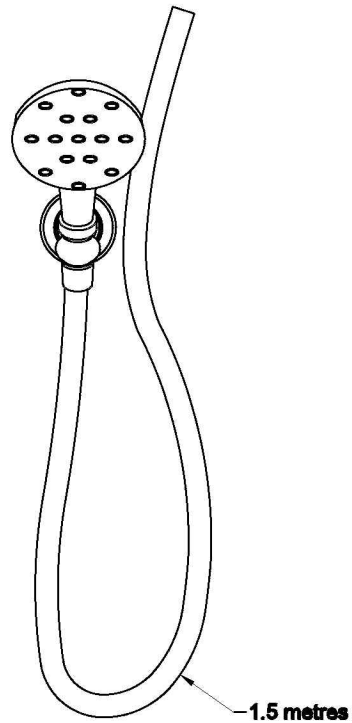

WINSLOW HANDSHOWER WITH WHITE PORCELAIN HANDSHOWER INSERT

1.8142.00.0.XX

PRODUCT DIMENSIONS:

Front view

Side view:

Top view: