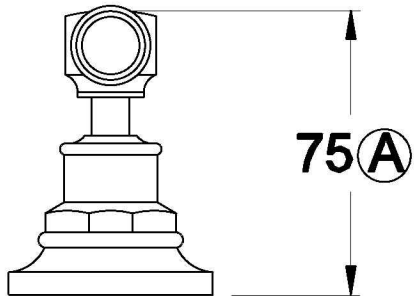

WINSLOW DIVERTER WITH METAL LEVER

1.8141.00.3.XX

PRODUCT DIMENSIONS:

Front view

Side view:

Top view: