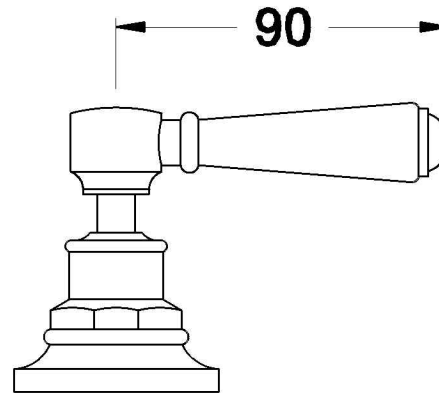

WINSLOW DIVERTER WITH METAL LEVER

1.8141.00.3.XX

PRODUCT DIMENSIONS:

Front view

Side view:

Top view: