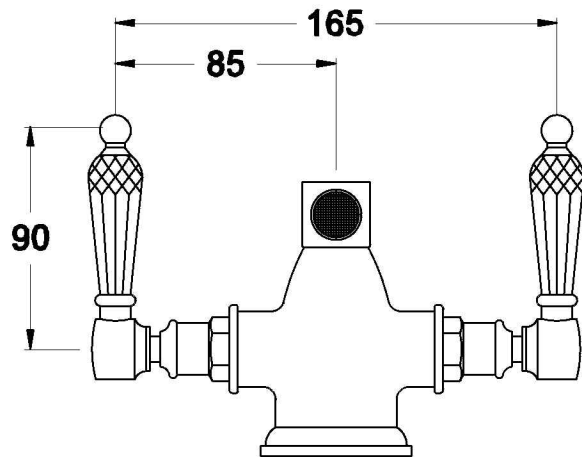

WINSLOW BIDET MIXER WITH KRISTALL LEVERS

1.8137.00.8.XX

PRODUCT DIMENSIONS:

Front view

Side view:

Top view:

Note: Supplied with 32mm pop-up waste

XX suffix indicates finish – SEE WEBSITE FOR COLOUR CODE
Specifications and design subject to change without notice
All dimensions are approximate
A = approximate distance
Copyright ©Brodware 2021