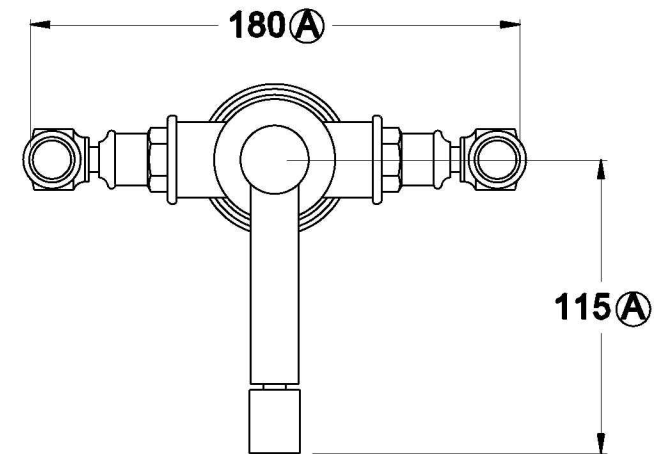

WINSLOW BIDET MIXER WITH KRISTALL LEVERS

1.8137.00.8.XX

PRODUCT DIMENSIONS:

Front view

Side view:

Top view:

Note: Supplied with 32mm pop-up waste

XX suffix indicates finish – SEE WEBSITE FOR COLOUR CODE
Specifications and design subject to change without notice
All dimensions are approximate
A = approximate distance
Copyright ©Brodware 2021