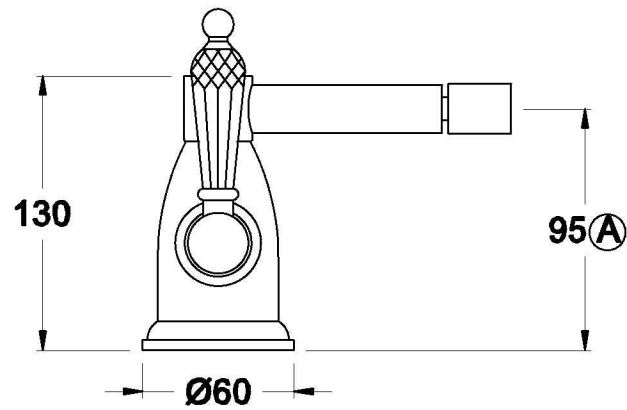

WINSLOW BIDET MIXER WITH KRISTALL LEVERS

1.8137.00.8.XX

PRODUCT DIMENSIONS:

Front view

Side view:

Top view:

Note: Supplied with 32mm pop-up waste

XX suffix indicates finish – SEE WEBSITE FOR COLOUR CODE
Specifications and design subject to change without notice
All dimensions are approximate
A = approximate distance
Copyright ©Brodware 2021