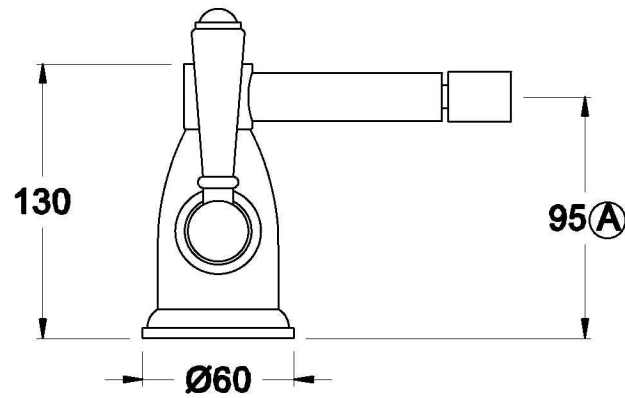

WINSLOW BIDET MIXER WITH METAL LEVERS

1.8137.00.3.XX

PRODUCT DIMENSIONS:

Front view

Side view:

Top view:

Note: Supplied with 32mm pop-up waste

XX suffix indicates finish – SEE WEBSITE FOR COLOUR CODE
Specifications and design subject to change without notice
All dimensions are approximate
A = approximate distance
Copyright ©Brodware 2021