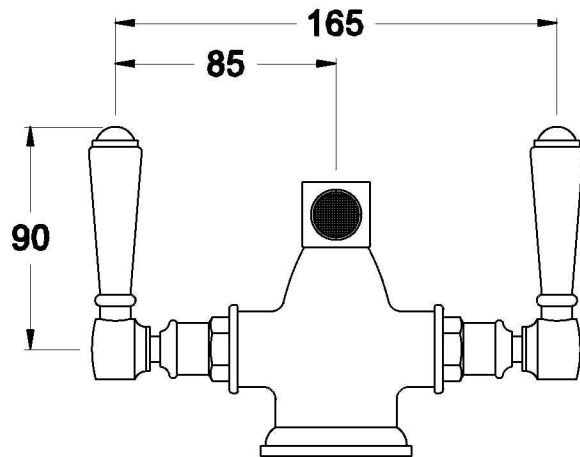

WINSLOW BIDET MIXER WITH METAL LEVERS

1.8137.00.3.XX

PRODUCT DIMENSIONS:

Front view

Side view:

Top view:

Note: Supplied with 32mm pop-up waste

XX suffix indicates finish – SEE WEBSITE FOR COLOUR CODE
Specifications and design subject to change without notice
All dimensions are approximate
A = approximate distance
Copyright ©Brodware 2021