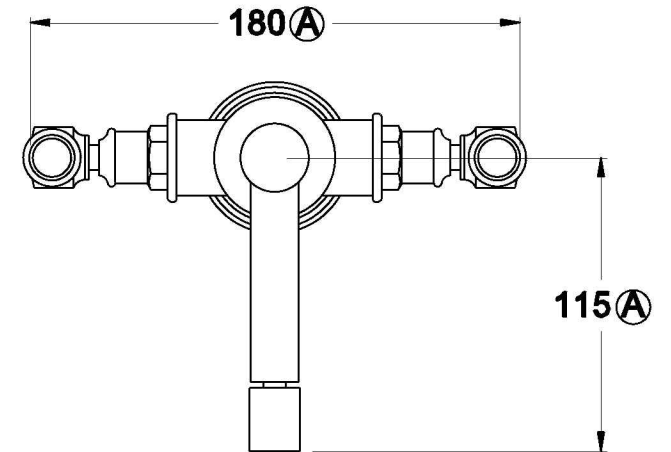

WINSLOW BIDET MIXER WITH METAL LEVERS

1.8137.00.3.XX

PRODUCT DIMENSIONS:

Front view

Side view:

Top view:

Note: Supplied with 32mm pop-up waste

XX suffix indicates finish – SEE WEBSITE FOR COLOUR CODE
Specifications and design subject to change without notice
All dimensions are approximate
A = approximate distance
Copyright ©Brodware 2021