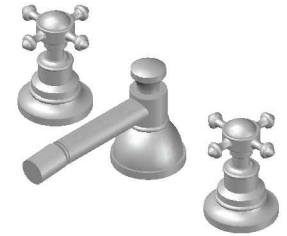

WINSLOW BIDET SET WITH CROSS HANDLES - CERAMIC DISC

1.8135.00.2.XX

PRODUCT DIMENSIONS:

Front view

Side view:

Top view: