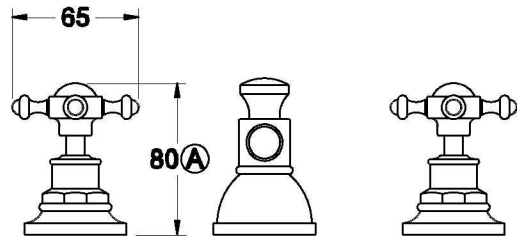

WINSLOW BIDET SET WITH CROSS HANDLES - CERAMIC DISC

1.8135.00.2.XX

PRODUCT DIMENSIONS:

Front view

Side view:

Top view: