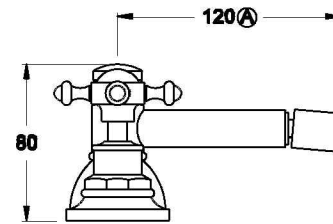

WINSLOW BIDET SET WITH CROSS HANDLES - CERAMIC DISC

1.8135.00.2.XX

PRODUCT DIMENSIONS:

Front view

Side view:

Top view: