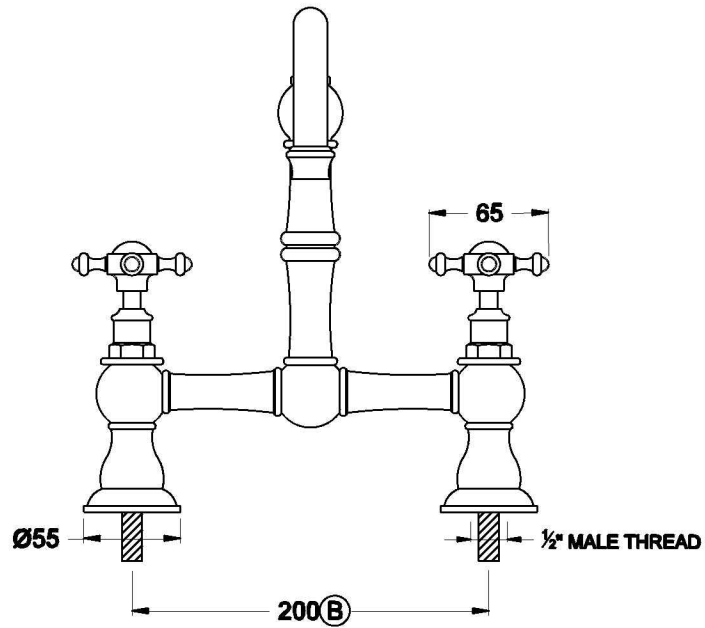

Brodware

WINSLOW KITCHEN SET WITH CROSS HANDLES - CERAMIC DISC

1.8131.02.2.XX

PRODUCT DIMENSIONS:

Front view

Side view:

Top view:

(B) Fixed 200mm centres

XX suffix indicates finish – SEE WEBSITE FOR COLOUR CODE
Specifications and design subject to change without notice
All dimensions are approximate
A = approximate distance
Copyright ©Brodware 2021

B.