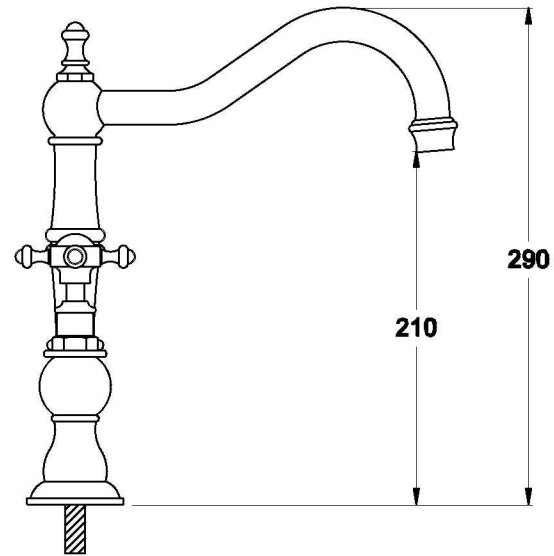

Brodware

WINSLOW KITCHEN SET WITH CROSS HANDLES - CERAMIC DISC

1.8131.02.2.XX

PRODUCT DIMENSIONS:

Front view

Side view:

Top view:

(B) Fixed 200mm centres

XX suffix indicates finish – SEE WEBSITE FOR COLOUR CODE
Specifications and design subject to change without notice
All dimensions are approximate
A = approximate distance
Copyright ©Brodware 2021

B.