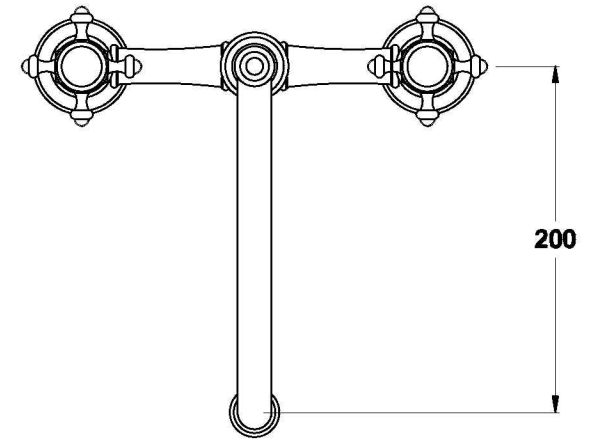

Brodware

WINSLOW KITCHEN SET WITH CROSS HANDLES - CERAMIC DISC

1.8131.02.2.XX

PRODUCT DIMENSIONS:

Front view

Side view:

Top view:

(B) Fixed 200mm centres

XX suffix indicates finish – SEE WEBSITE FOR COLOUR CODE
Specifications and design subject to change without notice
All dimensions are approximate
A = approximate distance
Copyright ©Brodware 2021

B.