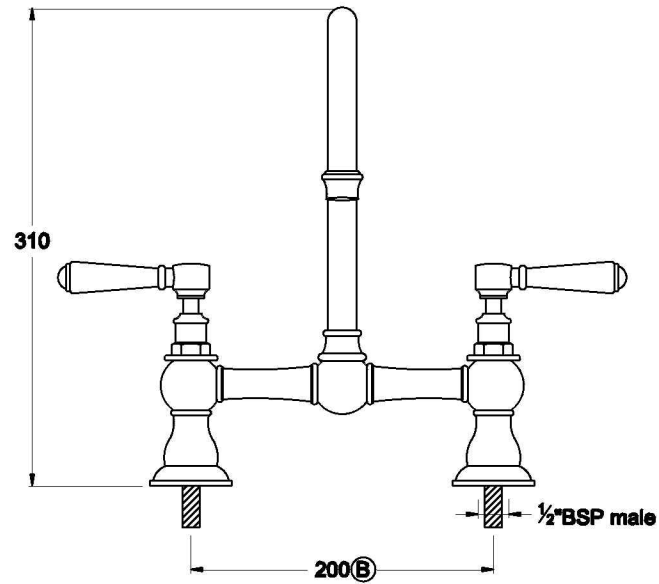

## WINSLOW KITCHEN SET WITH METAL LEVERS

1.8131.00.3.XX

### PRODUCT DIMENSIONS:

Front view

Side view:

Top view:

XX suffix indicates finish – SEE WEBSITE FOR COLOUR CODE  
Dimensions subject to change without notice  
All dimensions are approximate  
A = approximate distance  
Copyright ©Brodware 2021