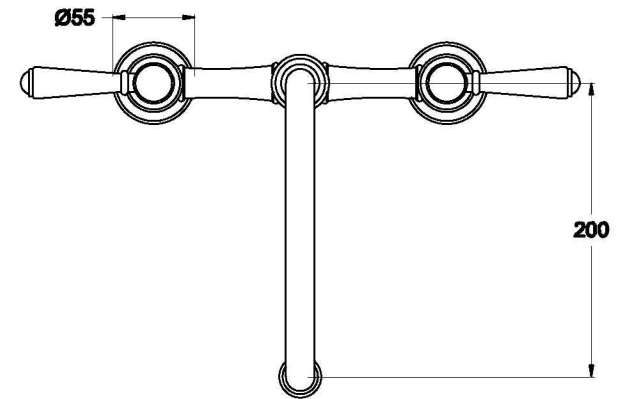

## WINSLOW KITCHEN SET WITH METAL LEVERS

1.8131.00.3.XX

### PRODUCT DIMENSIONS:

Front view

Side view:

Top view:

XX suffix indicates finish – SEE WEBSITE FOR COLOUR CODE  
Dimensions subject to change without notice  
All dimensions are approximate  
A = approximate distance  
Copyright ©Brodware 2021