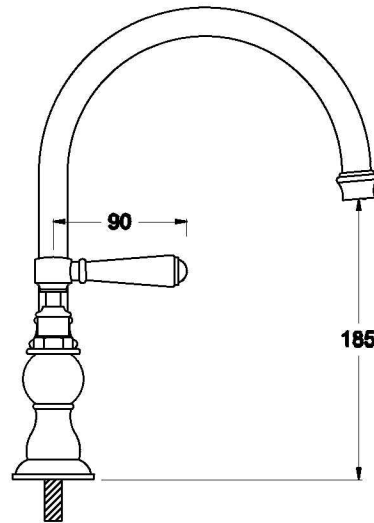

## WINSLOW KITCHEN SET WITH METAL LEVERS

1.8131.00.3.XX

### PRODUCT DIMENSIONS:

Front view

Side view:

Top view:

XX suffix indicates finish – SEE WEBSITE FOR COLOUR CODE  
Dimensions subject to change without notice  
All dimensions are approximate  
A = approximate distance  
Copyright ©Brodware 2021