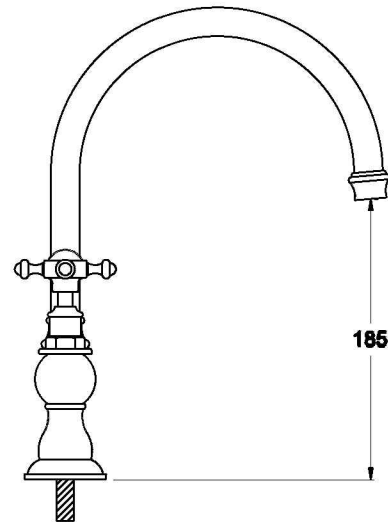

## WINSLOW KITCHEN SET WITH CROSS HANDLES - CERAMIC DISC

1.8131.00.2.XX

### PRODUCT DIMENSIONS:

Front view

Side view:

Top view:

(B) Fixed 200mm centres for hot and cold water feeds.

XX suffix indicates finish – SEE WEBSITE FOR COLOUR CODE  
Specifications and design subject to change without notice  
All dimensions are approximate  
A = approximate distance  
Copyright ©Brodware 2021