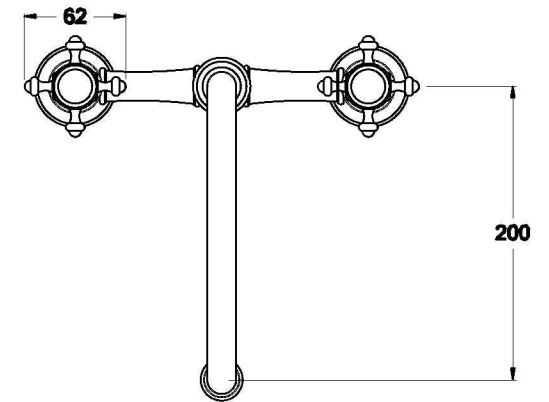

## WINSLOW KITCHEN SET WITH CROSS HANDLES - CERAMIC DISC

1.8131.00.2.XX

### PRODUCT DIMENSIONS:

Front view

Side view:

Top view:

(B) Fixed 200mm centres for hot and cold water feeds.

XX suffix indicates finish – SEE WEBSITE FOR COLOUR CODE  
Specifications and design subject to change without notice  
All dimensions are approximate  
A = approximate distance  
Copyright ©Brodware 2021