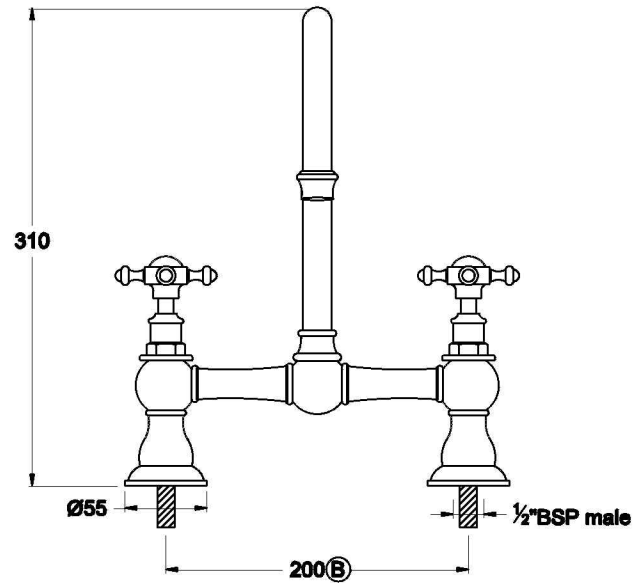

## WINSLOW KITCHEN SET WITH CROSS HANDLES - CERAMIC DISC

1.8131.00.2.XX

### PRODUCT DIMENSIONS:

Front view

Side view:

Top view:

(B) Fixed 200mm centres for hot and cold water feeds.

XX suffix indicates finish – SEE WEBSITE FOR COLOUR CODE  
Specifications and design subject to change without notice  
All dimensions are approximate  
A = approximate distance  
Copyright ©Brodware 2021