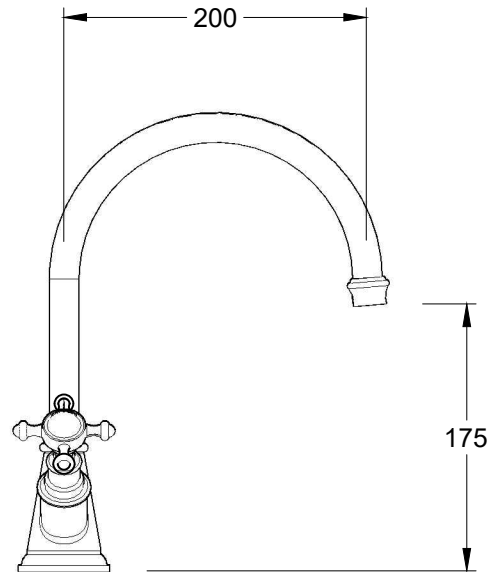

WINSLOW KITCHEN MIXER WITH CROSS HANDLES - CERAMIC DISC

1.8130.00.2.XX

PRODUCT DIMENSIONS:

Front view

Side view:

Top view:

Note: Mixer requires a $\varnothing 35$ mm hole in the bench or basin

XX suffix indicates finish – SEE WEBSITE FOR COLOUR CODE
Specifications and design subject to change without notice
All dimensions are approximate
A = approximate distance
Copyright ©Brodware 2021