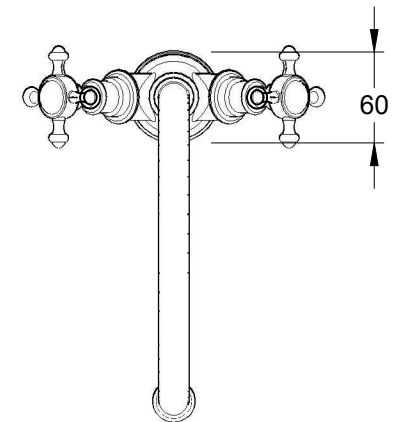

WINSLOW KITCHEN MIXER WITH CROSS HANDLES - CERAMIC DISC

1.8130.00.2.XX

PRODUCT DIMENSIONS:

Front view

Side view:

Top view:

Note: Mixer requires a $\varnothing 35$ mm hole in the bench or basin

XX suffix indicates finish – SEE WEBSITE FOR COLOUR CODE
Specifications and design subject to change without notice
All dimensions are approximate
A = approximate distance
Copyright ©Brodware 2021