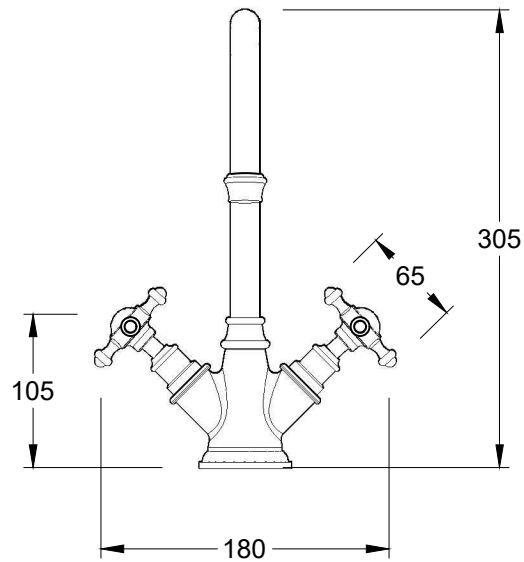

WINSLOW KITCHEN MIXER WITH CROSS HANDLES - CERAMIC DISC

1.8130.00.2.XX

PRODUCT DIMENSIONS:

Front view

Side view:

Top view:

Note: Mixer requires a $\varnothing 35$ mm hole in the bench or basin

XX suffix indicates finish – SEE WEBSITE FOR COLOUR CODE
Specifications and design subject to change without notice
All dimensions are approximate
A = approximate distance
Copyright ©Brodware 2021