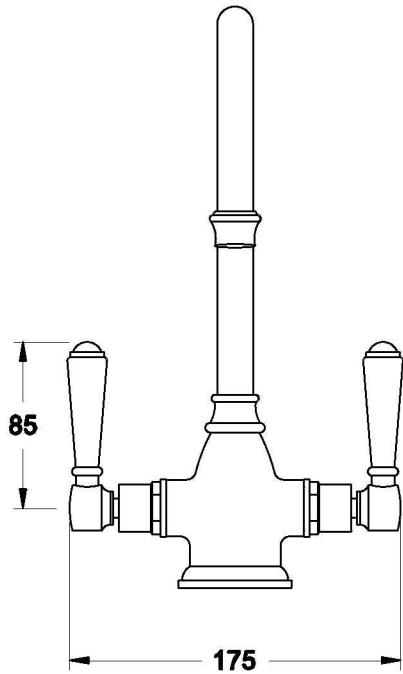

Brodware

WINSLOW KITCHEN MIXER WITH METAL LEVERS

1.8130.00.3.XX

PRODUCT DIMENSIONS:

Front view

Side view:

Top view:

Note: Mixer requires a $\text{Ø}35\text{mm}$ hole in the bench or basin

XX suffix indicates finish – SEE WEBSITE FOR COLOUR CODE
Dimensions subject to change without notice
All dimensions are approximate
A = approximate distance
Copyright ©Brodware 2021