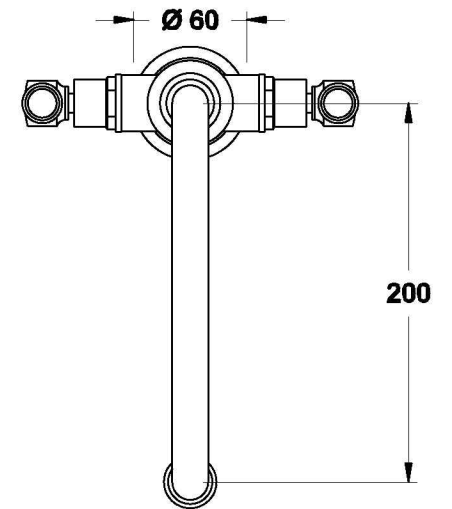

Brodware

WINSLOW KITCHEN MIXER WITH METAL LEVERS

1.8130.00.3.XX

PRODUCT DIMENSIONS:

Front view

Side view:

Top view:

Note: Mixer requires a $\text{Ø}35\text{mm}$ hole in the bench or basin

XX suffix indicates finish – SEE WEBSITE FOR COLOUR CODE
Dimensions subject to change without notice
All dimensions are approximate
A = approximate distance
Copyright ©Brodware 2021