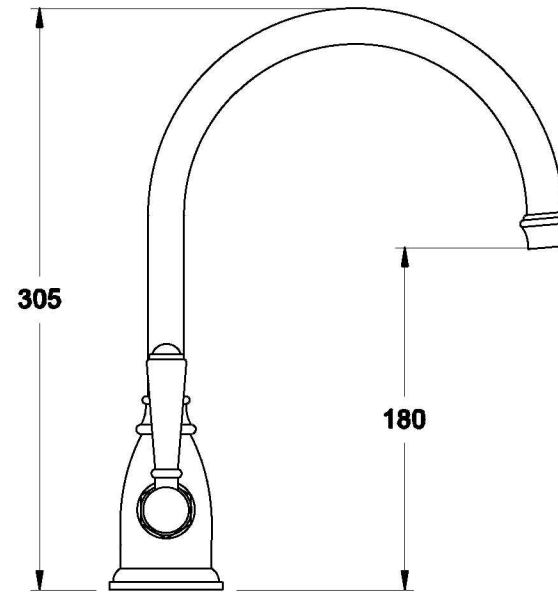

Brodware

WINSLOW KITCHEN MIXER WITH METAL LEVERS

1.8130.00.3.XX

PRODUCT DIMENSIONS:

Front view

Side view:

Top view:

Note: Mixer requires a $\text{Ø}35\text{mm}$ hole in the bench or basin

XX suffix indicates finish – SEE WEBSITE FOR COLOUR CODE
Dimensions subject to change without notice
All dimensions are approximate
A = approximate distance
Copyright ©Brodware 2021