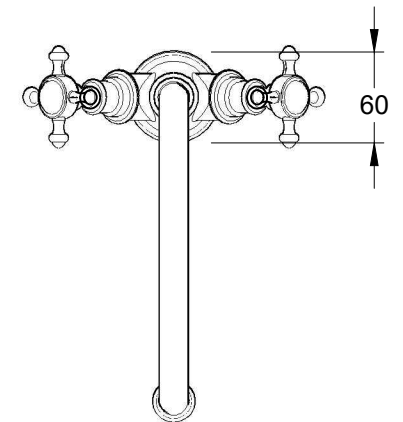

## WINSLOW KITCHEN MIXER WITH CROSS HANDLE - CERAMIC DISC

1.8130.00.2.XX

### PRODUCT DIMENSIONS:

Front view

Side view:

Top view:

Note: Mixer requires a  $\varnothing 35$ mm hole in the bench or basin

XX suffix indicates finish – SEE WEBSITE FOR COLOUR CODE  
Specifications and design subject to change without notice  
All dimensions are approximate  
A = approximate distance  
Copyright ©Brodware 2021