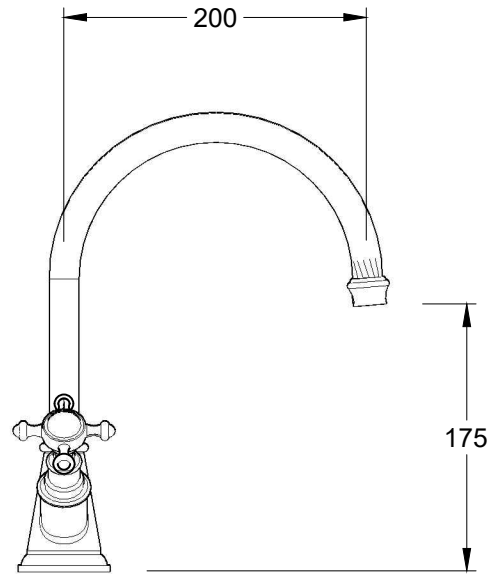

## WINSLOW KITCHEN MIXER WITH CROSS HANDLE - CERAMIC DISC

1.8130.00.2.XX

### PRODUCT DIMENSIONS:

Front view

Side view:

Top view:

Note: Mixer requires a  $\varnothing 35$ mm hole in the bench or basin

XX suffix indicates finish – SEE WEBSITE FOR COLOUR CODE  
Specifications and design subject to change without notice  
All dimensions are approximate  
A = approximate distance  
Copyright ©Brodware 2021