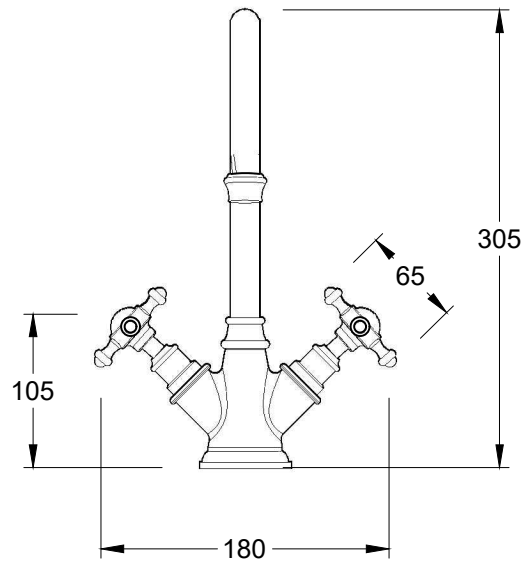

## WINSLOW KITCHEN MIXER WITH CROSS HANDLE - CERAMIC DISC

1.8130.00.2.XX

### PRODUCT DIMENSIONS:

Front view

Side view:

Top view:

Note: Mixer requires a  $\varnothing 35$ mm hole in the bench or basin

XX suffix indicates finish – SEE WEBSITE FOR COLOUR CODE  
Specifications and design subject to change without notice  
All dimensions are approximate  
A = approximate distance  
Copyright ©Brodware 2021