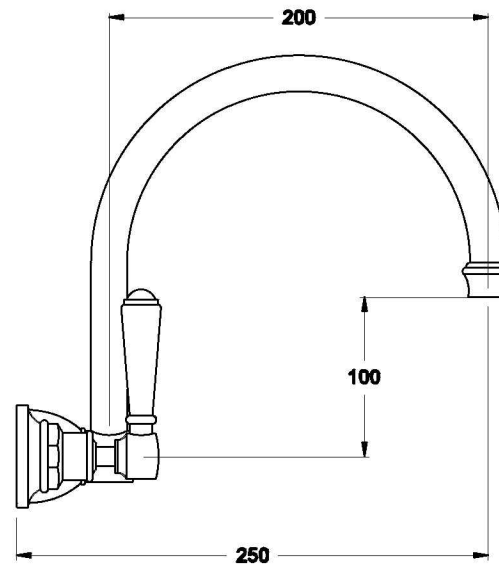

WINSLOW WALL SET WITH METAL LEVERS

1.8128.00.3.XX

1.8128.50.3.XX - Flow controlled variant

PRODUCT DIMENSIONS:

Front view

Side view:

Top view: