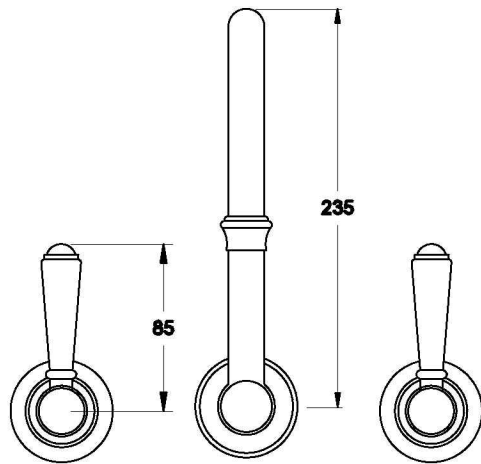

WINSLOW WALL SET WITH METAL LEVERS

1.8128.00.3.XX

1.8128.50.3.XX - Flow controlled variant

PRODUCT DIMENSIONS:

Front view

Side view:

Top view: