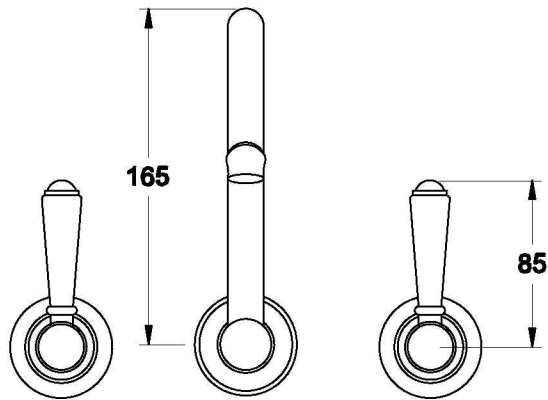

## WINSLOW WALL SET WITH METAL LEVERS

1.8127.00.3.XX

1.8127.50.3.XX - Flow controlled variant

### PRODUCT DIMENSIONS:

Front view

Side view:

Top view: