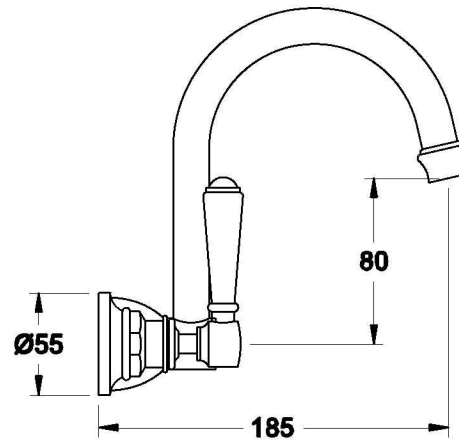

## WINSLOW WALL SET WITH METAL LEVERS

1.8127.00.3.XX

1.8127.50.3.XX - Flow controlled variant

### PRODUCT DIMENSIONS:

Front view

Side view:

Top view: