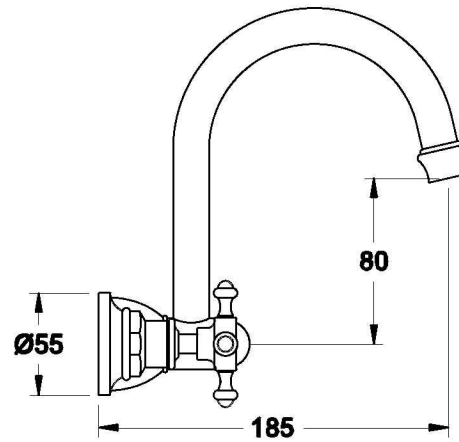

WINSLOW WALL SET WITH CROSS HANDLES - CERAMIC DISC

1.8127.00.2.XX

1.8127.50.2.XX - Flow controlled variant

PRODUCT DIMENSIONS:

Front view

Side view:

Top view: