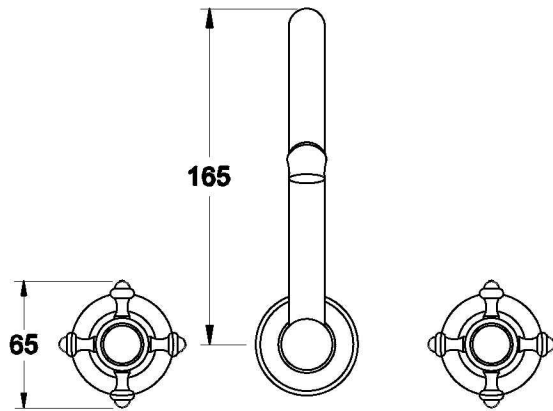

WINSLOW WALL SET WITH CROSS HANDLES - CERAMIC DISC

1.8127.00.2.XX

1.8127.50.2.XX - Flow controlled variant

PRODUCT DIMENSIONS:

Front view

Side view:

Top view: