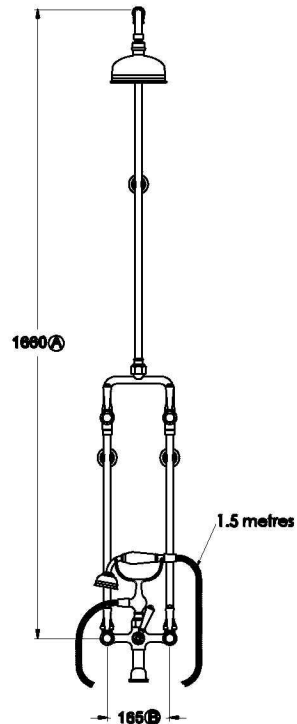

WINSLOW SHOWER SET WITH METAL LEVERS AND METAL DIVERTER

1.8123.00.3.XX

PRODUCT DIMENSIONS:

Front view

Side view:

Top view: