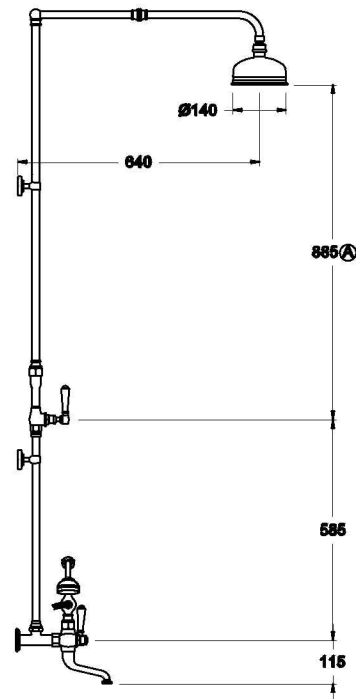

WINSLOW SHOWER SET WITH METAL LEVERS AND METAL DIVERTER

1.8123.00.3.XX

PRODUCT DIMENSIONS:

Front view

Side view:

Top view: