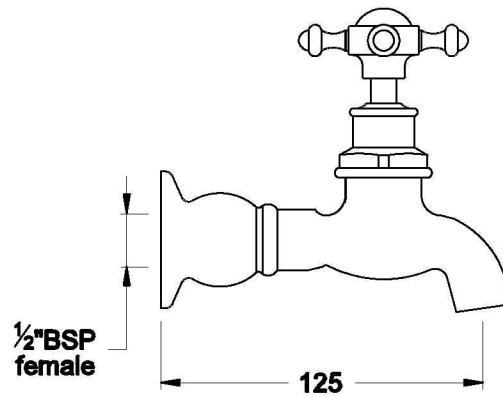

WINSLOW BIB TAPS WITH CROSS HANDLES - CERAMIC DISC

1.8115.00.2.XX

PRODUCT DIMENSIONS:

Front view

Side view:

Top view: