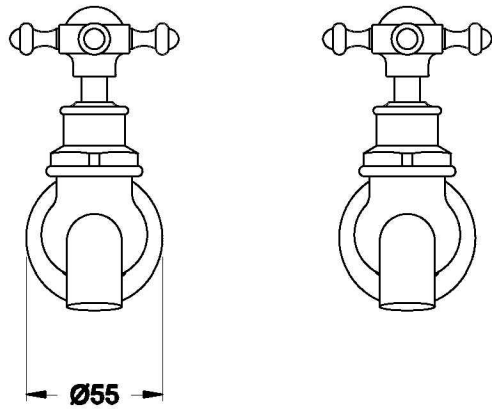

WINSLOW BIB TAPS WITH CROSS HANDLES - CERAMIC DISC

1.8115.00.2.XX

PRODUCT DIMENSIONS:

Front view

Side view:

Top view: