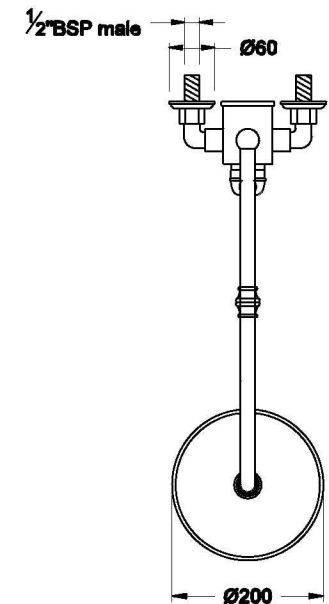

Brodware

WINSLOW SHOWER MIXER SET WITH METAL LEVER

1.8114.20.3.XX

PRODUCT DIMENSIONS:

Front view

Side view:

Top view:

XX suffix indicates finish – SEE WEBSITE FOR COLOUR CODE
Specifications and design subject to change without notice
All dimensions are approximate
A = approximate distance
Copyright ©Brodware 2022