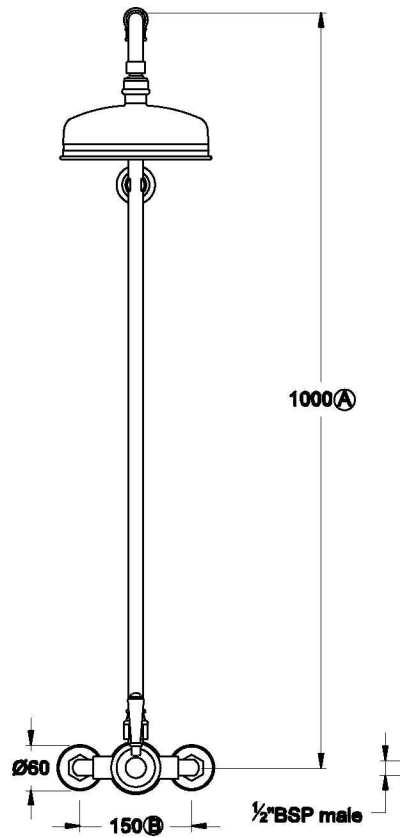

Brodware

WINSLOW SHOWER MIXER SET WITH METAL LEVER

1.8114.20.3.XX

PRODUCT DIMENSIONS:

Front view

Side view:

Top view:

XX suffix indicates finish – SEE WEBSITE FOR COLOUR CODE
Specifications and design subject to change without notice
All dimensions are approximate
A = approximate distance
Copyright ©Brodware 2022