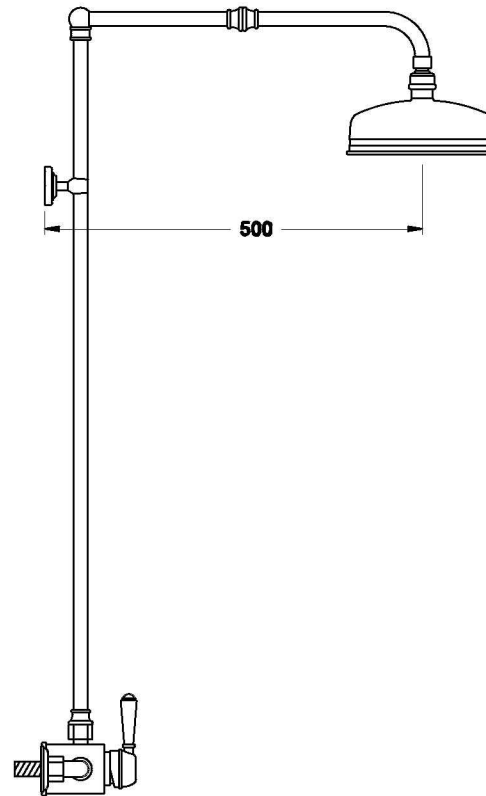

Brodware

WINSLOW SHOWER MIXER SET WITH METAL LEVER

1.8114.20.3.XX

PRODUCT DIMENSIONS:

Front view

Side view:

Top view:

XX suffix indicates finish – SEE WEBSITE FOR COLOUR CODE
Specifications and design subject to change without notice
All dimensions are approximate
A = approximate distance
Copyright ©Brodware 2022