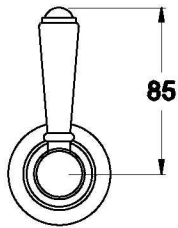

Brodware

WINSLOW SHOWER SET WITH METAL LEVERS

1.8112.00.3.XX

PRODUCT DIMENSIONS:

Front view

Side view:

Top view:

XX suffix indicates finish – SEE WEBSITE FOR COLOUR CODE
Specifications and design subject to change without notice
All dimensions are approximate
A = approximate distance
Copyright ©Brodware 2021