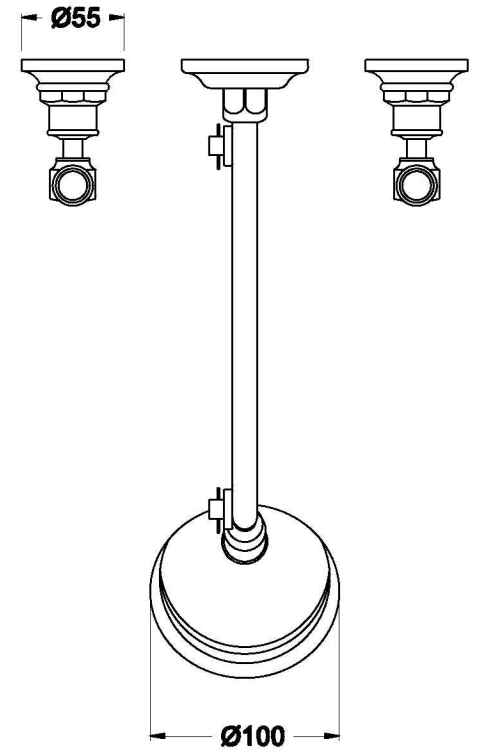

Brodware

WINSLOW SHOWER SET WITH METAL LEVERS

1.8112.00.3.XX

PRODUCT DIMENSIONS:

Front view

Side view:

Top view:

XX suffix indicates finish – SEE WEBSITE FOR COLOUR CODE
Specifications and design subject to change without notice
All dimensions are approximate
A = approximate distance
Copyright ©Brodware 2021