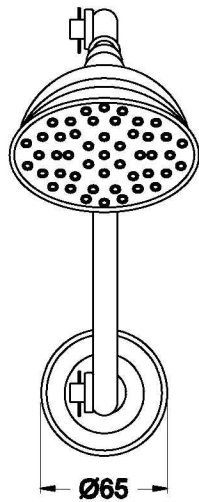

Brodware

WINSLOW SHOWER SET WITH METAL LEVERS

1.8112.00.3.XX

PRODUCT DIMENSIONS:

Front view

Side view:

Top view:

XX suffix indicates finish – SEE WEBSITE FOR COLOUR CODE
Specifications and design subject to change without notice
All dimensions are approximate
A = approximate distance
Copyright ©Brodware 2021