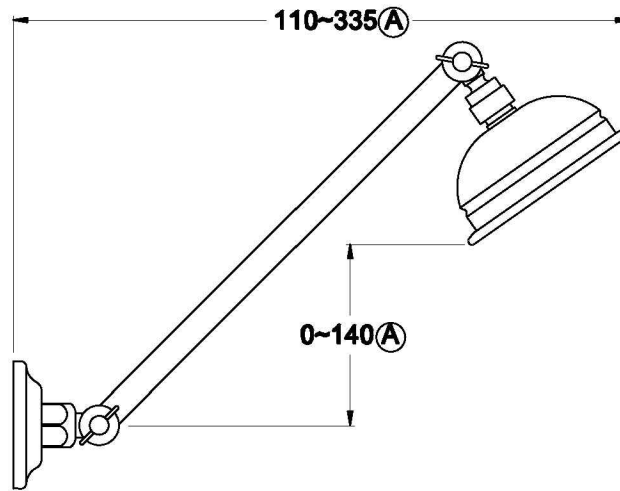

Brodware

WINSLOW SHOWER SET WITH METAL LEVERS

1.8112.00.3.XX

PRODUCT DIMENSIONS:

Front view

Side view:

Top view:

XX suffix indicates finish – SEE WEBSITE FOR COLOUR CODE
Specifications and design subject to change without notice
All dimensions are approximate
A = approximate distance
Copyright ©Brodware 2021