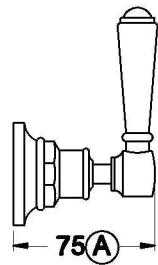

Brodware

WINSLOW SHOWER SET WITH METAL LEVERS

1.8112.00.3.XX

PRODUCT DIMENSIONS:

Front view

Side view:

Top view:

XX suffix indicates finish – SEE WEBSITE FOR COLOUR CODE
Specifications and design subject to change without notice
All dimensions are approximate
A = approximate distance
Copyright ©Brodware 2021