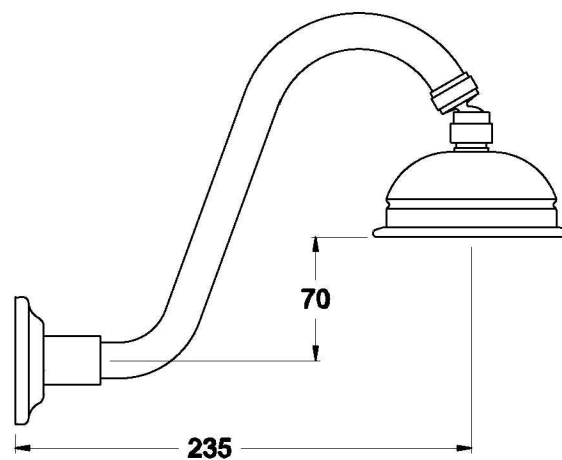

WINSLOW SHOWER SET WITH KRISTALL LEVERS

1.8110.00.8.XX

PRODUCT DIMENSIONS:

Front view

Side view:

Top view: