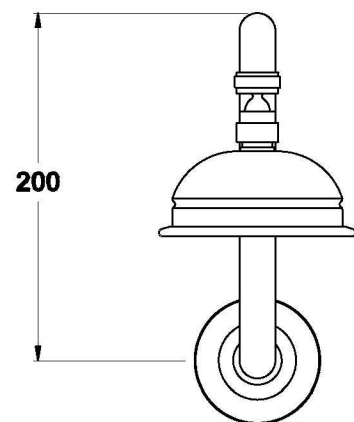

WINSLOW SHOWER SET WITH KRISTALL LEVERS

1.8110.00.8.XX

PRODUCT DIMENSIONS:

Front view

Side view:

Top view: