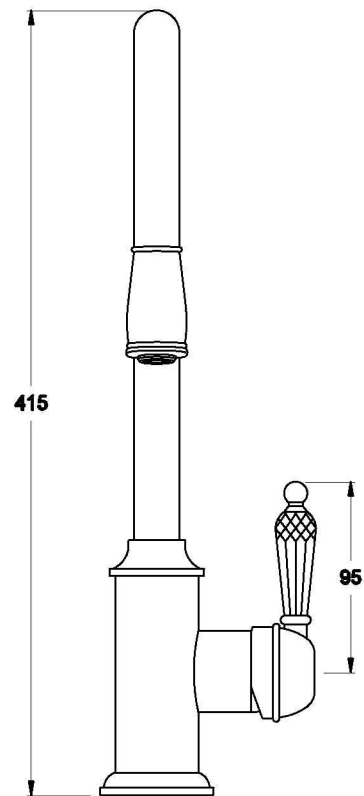

WINSLOW KITCHEN MIXER WITH KRISTALL LEVER - PULL-OUT SPRAY

1.8108.04.8.XX

PRODUCT DIMENSIONS:

Front view

Side view:

Top view:

Note: Mixer requires a $\varnothing 35$ mm hole in bench or basin Max benchtop thickness of TBA

XX suffix indicates finish – SEE WEBSITE FOR COLOUR CODE
Specification and design subject to change without notice
All dimensions are approximate
A = approximate distance
Copyright ©Brodware 2021