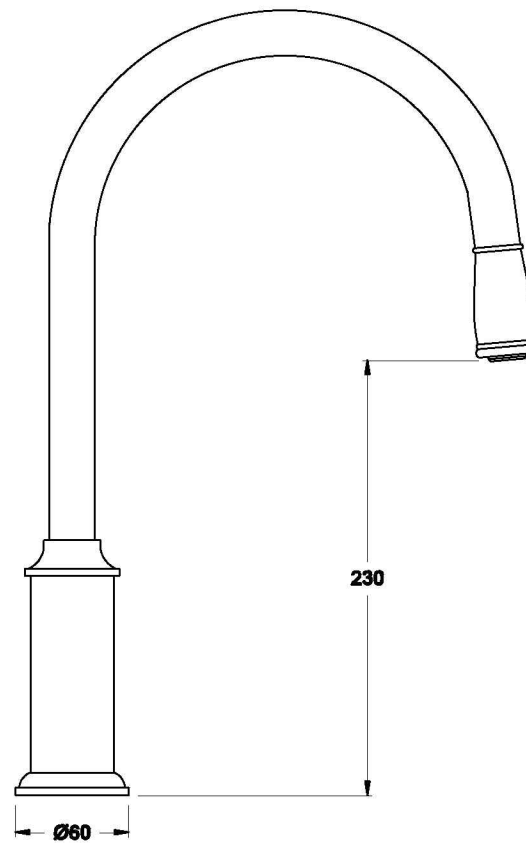

WINSLOW KITCHEN MIXER WITH KRISTALL LEVER - PULL-OUT SPRAY

1.8108.04.8.XX

PRODUCT DIMENSIONS:

Front view

Side view:

Top view:

Note: Mixer requires a $\varnothing 35$ mm hole in bench or basin Max benchtop thickness of TBA

XX suffix indicates finish – SEE WEBSITE FOR COLOUR CODE
Specification and design subject to change without notice
All dimensions are approximate
A = approximate distance
Copyright ©Brodware 2021