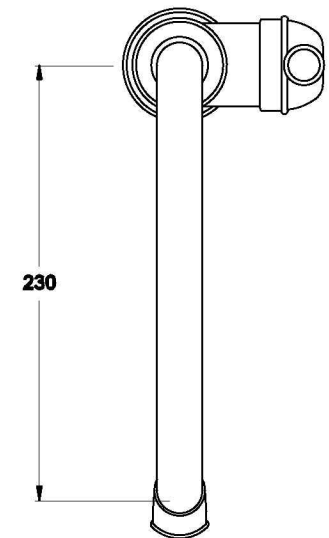

WINSLOW KITCHEN MIXER WITH KRISTALL LEVER - PULL-OUT SPRAY

1.8108.04.8.XX

PRODUCT DIMENSIONS:

Front view

Side view:

Top view:

Note: Mixer requires a $\varnothing 35$ mm hole in bench or basin Max benchtop thickness of TBA

XX suffix indicates finish – SEE WEBSITE FOR COLOUR CODE
Specification and design subject to change without notice
All dimensions are approximate
A = approximate distance
Copyright ©Brodware 2021