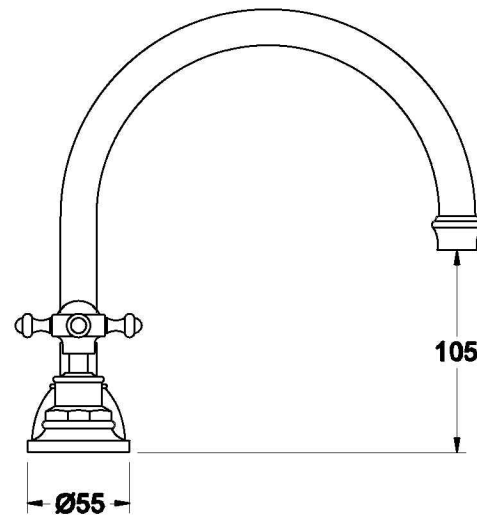

## WINSLOW KITCHEN SET WITH CROSS HANDLES - CERAMIC DISC

1.8107.09.2.XX

### PRODUCT DIMENSIONS:

Front view

Side view:

Top view: