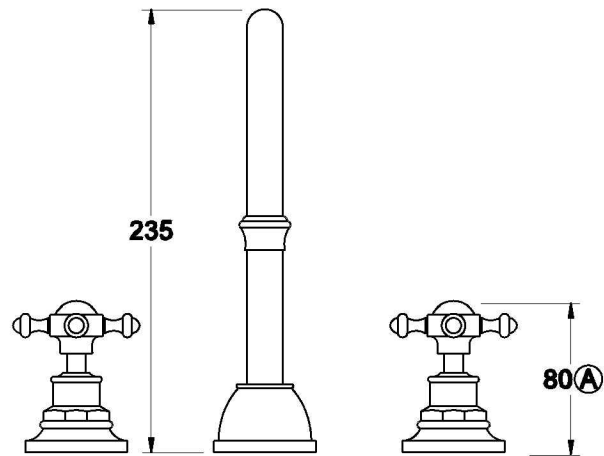

## WINSLOW KITCHEN SET WITH CROSS HANDLES - CERAMIC DISC

1.8107.09.2.XX

### PRODUCT DIMENSIONS:

Front view

Side view:

Top view: